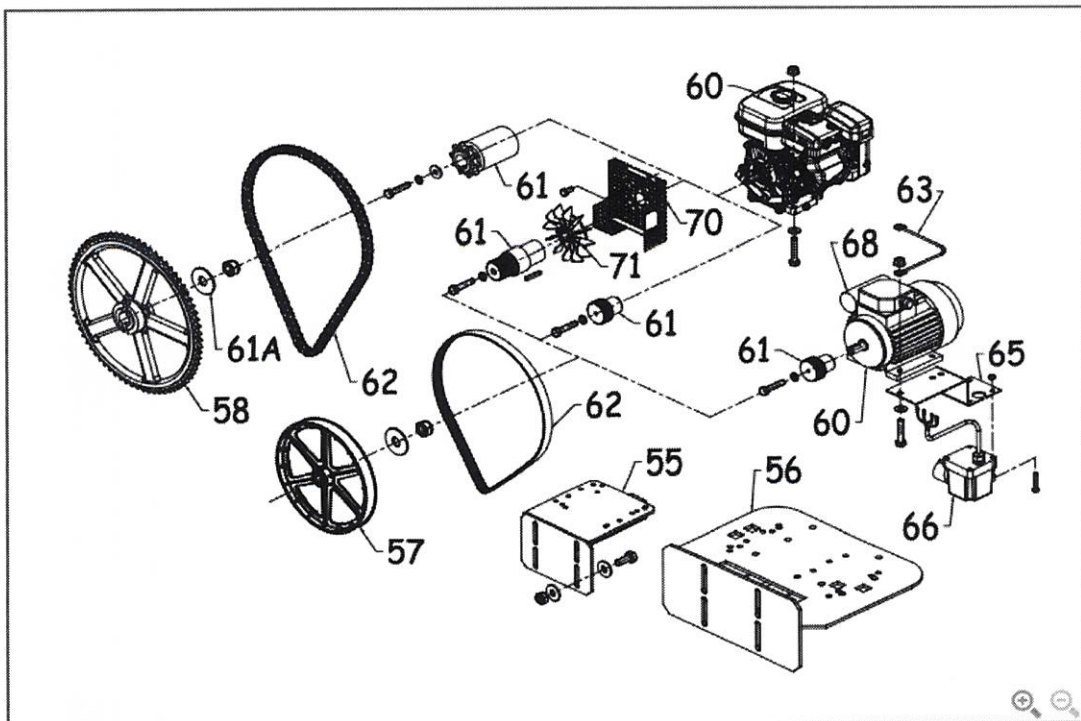

All versions motor assembly

All versions motor assembly

ID	StockCode	Description	Price	Suggested Qty
55	009369	Ecrou Frein PET/ELEG	POA	4
56	009369	Ecrou Frein DIESEL/EXPORT	POA	4

Please note all prices **exclude** VAT