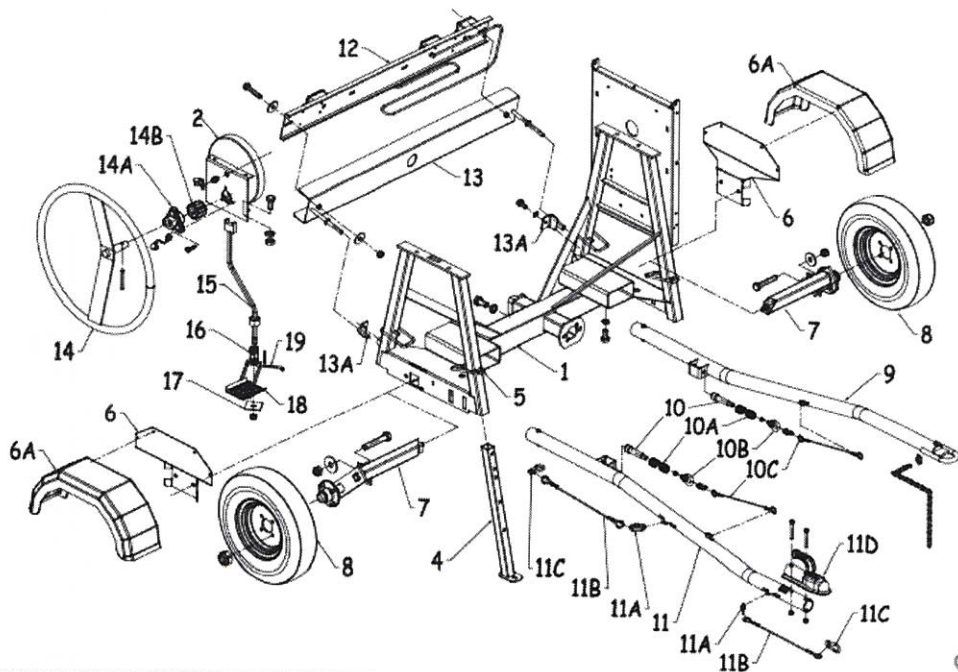

## Chassis assembly\_SECUREIT

## Chassis assembly\_SECUREIT

ID	StockCode	Description	Price	Suggested Qty
-	009937	MUD GUARD FIXING	POA	1
<b>2e</b>	009960	GREASE NIPPLE 10x150	POA	1
<b>6A</b>	168132	MUD GUARD ASSY	POA	1

## Chassis assembly

ID	StockCode	Description	Price	Suggested Qty
<b>2</b>	009960	GREASE NIPPLE 10x150	POA	1
<b>7</b>	160006	Axle For St350	€76.59	2
<b>8</b>	381002	Road Wheel	€81.59	2
<b>10</b>	161078	Drift	POA	1
<b>10</b>	009841	Pin	POA	1