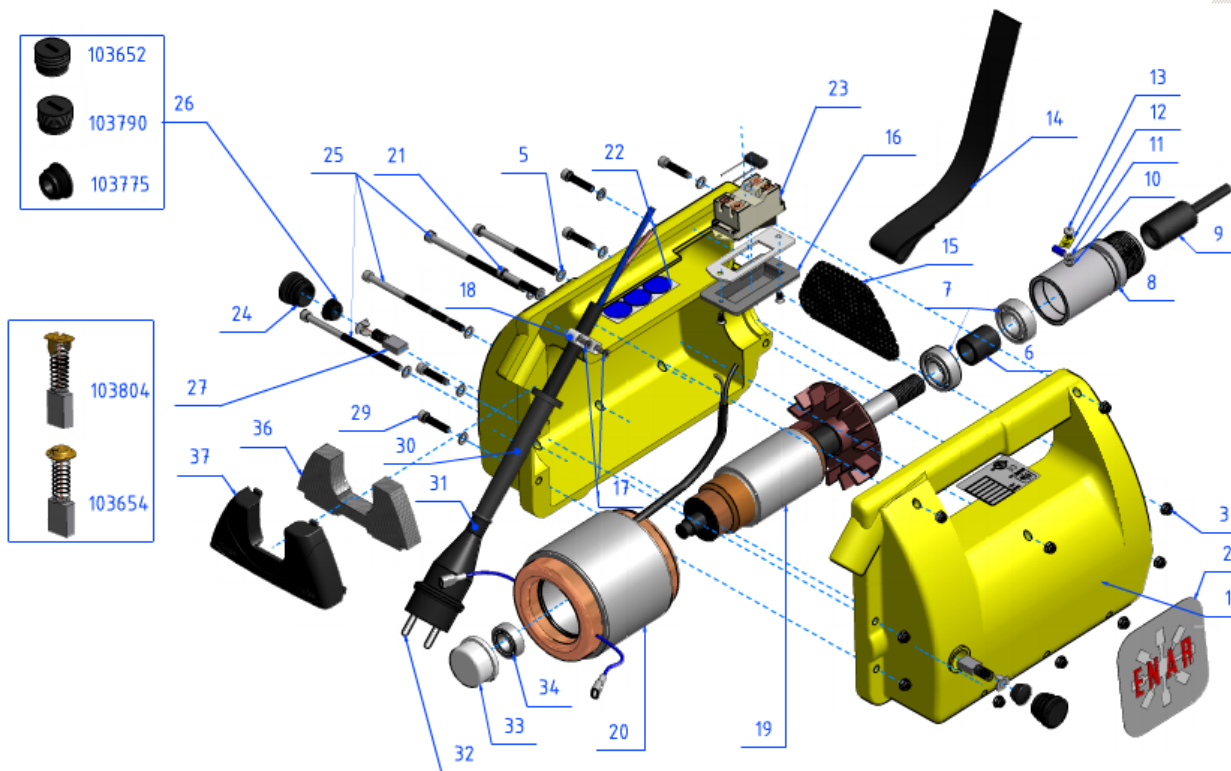

Parts of
ELEC. MOTOR AVMU 115V 50-60Hz - 296101

Review 1 . From serial number nr. 89255201

View AVMU

	ARTICLE	QUANTITY	DESCRIPTION	UNITS
★	1	1	HOUSING ASSEMBLY	
★	2	2	LOGO ENAR 95x95 mm.	
★	3	10	LOCK NUT M 5 DIN 986	
★	5	10	FLAT WASHER 5 DIN 125	
★	6	1	SPACER	
★	7	2	BEARING 6003 2Z	
★	8	1	CONNECTION BEARING SUPPORT	
★	9	1	DRIVE DOG	
★	10	1	STAR WASHER 4,3 A DIN 6798	
★	11	1	RING TERMINAL 1.5 M4	
★	12	1	EARTH PLATE	
★	13	1	BOLT M 4x6 DIN 7985	
★	14	1	SUPPORT BELT	
★	15	1	BAFFLE	
★	17	2	SELF-TAPPING SCREW 3,5x16 DIN 7982	
★	18	1	CABLE CLAMP	
★	19	1	ROTOR 115V	
★	20	1	STATOR 115V	
★	21	1	ALLEN BOLT M 5x40 DIN 912 8.8	
★	22	1	SAFETY STICKER	
★	23	1	SWITCH ASSEMBLY	
★	24	2	CLOSING PLUG GPN 320 GL25	
★	25	4	ALLEN BOLT M 5x80 DIN 912 8.8	
★	26	2	BRUSH RETAINER	
★	26	2	BRUSH RETAINER	
★	26	2	BRUSH RETAINER M16x1	
★	27	2	BRUSH 115V	
★	27	2	BRUSH 115V	DISCONTINUED
★	29	5	ALLEN BOLT M 5x25 DIN 912 8.8	

35	96116	1	SEALING COLLAR	
36	96118	1	FILTER	
37	96117	1	FILTER COVER	