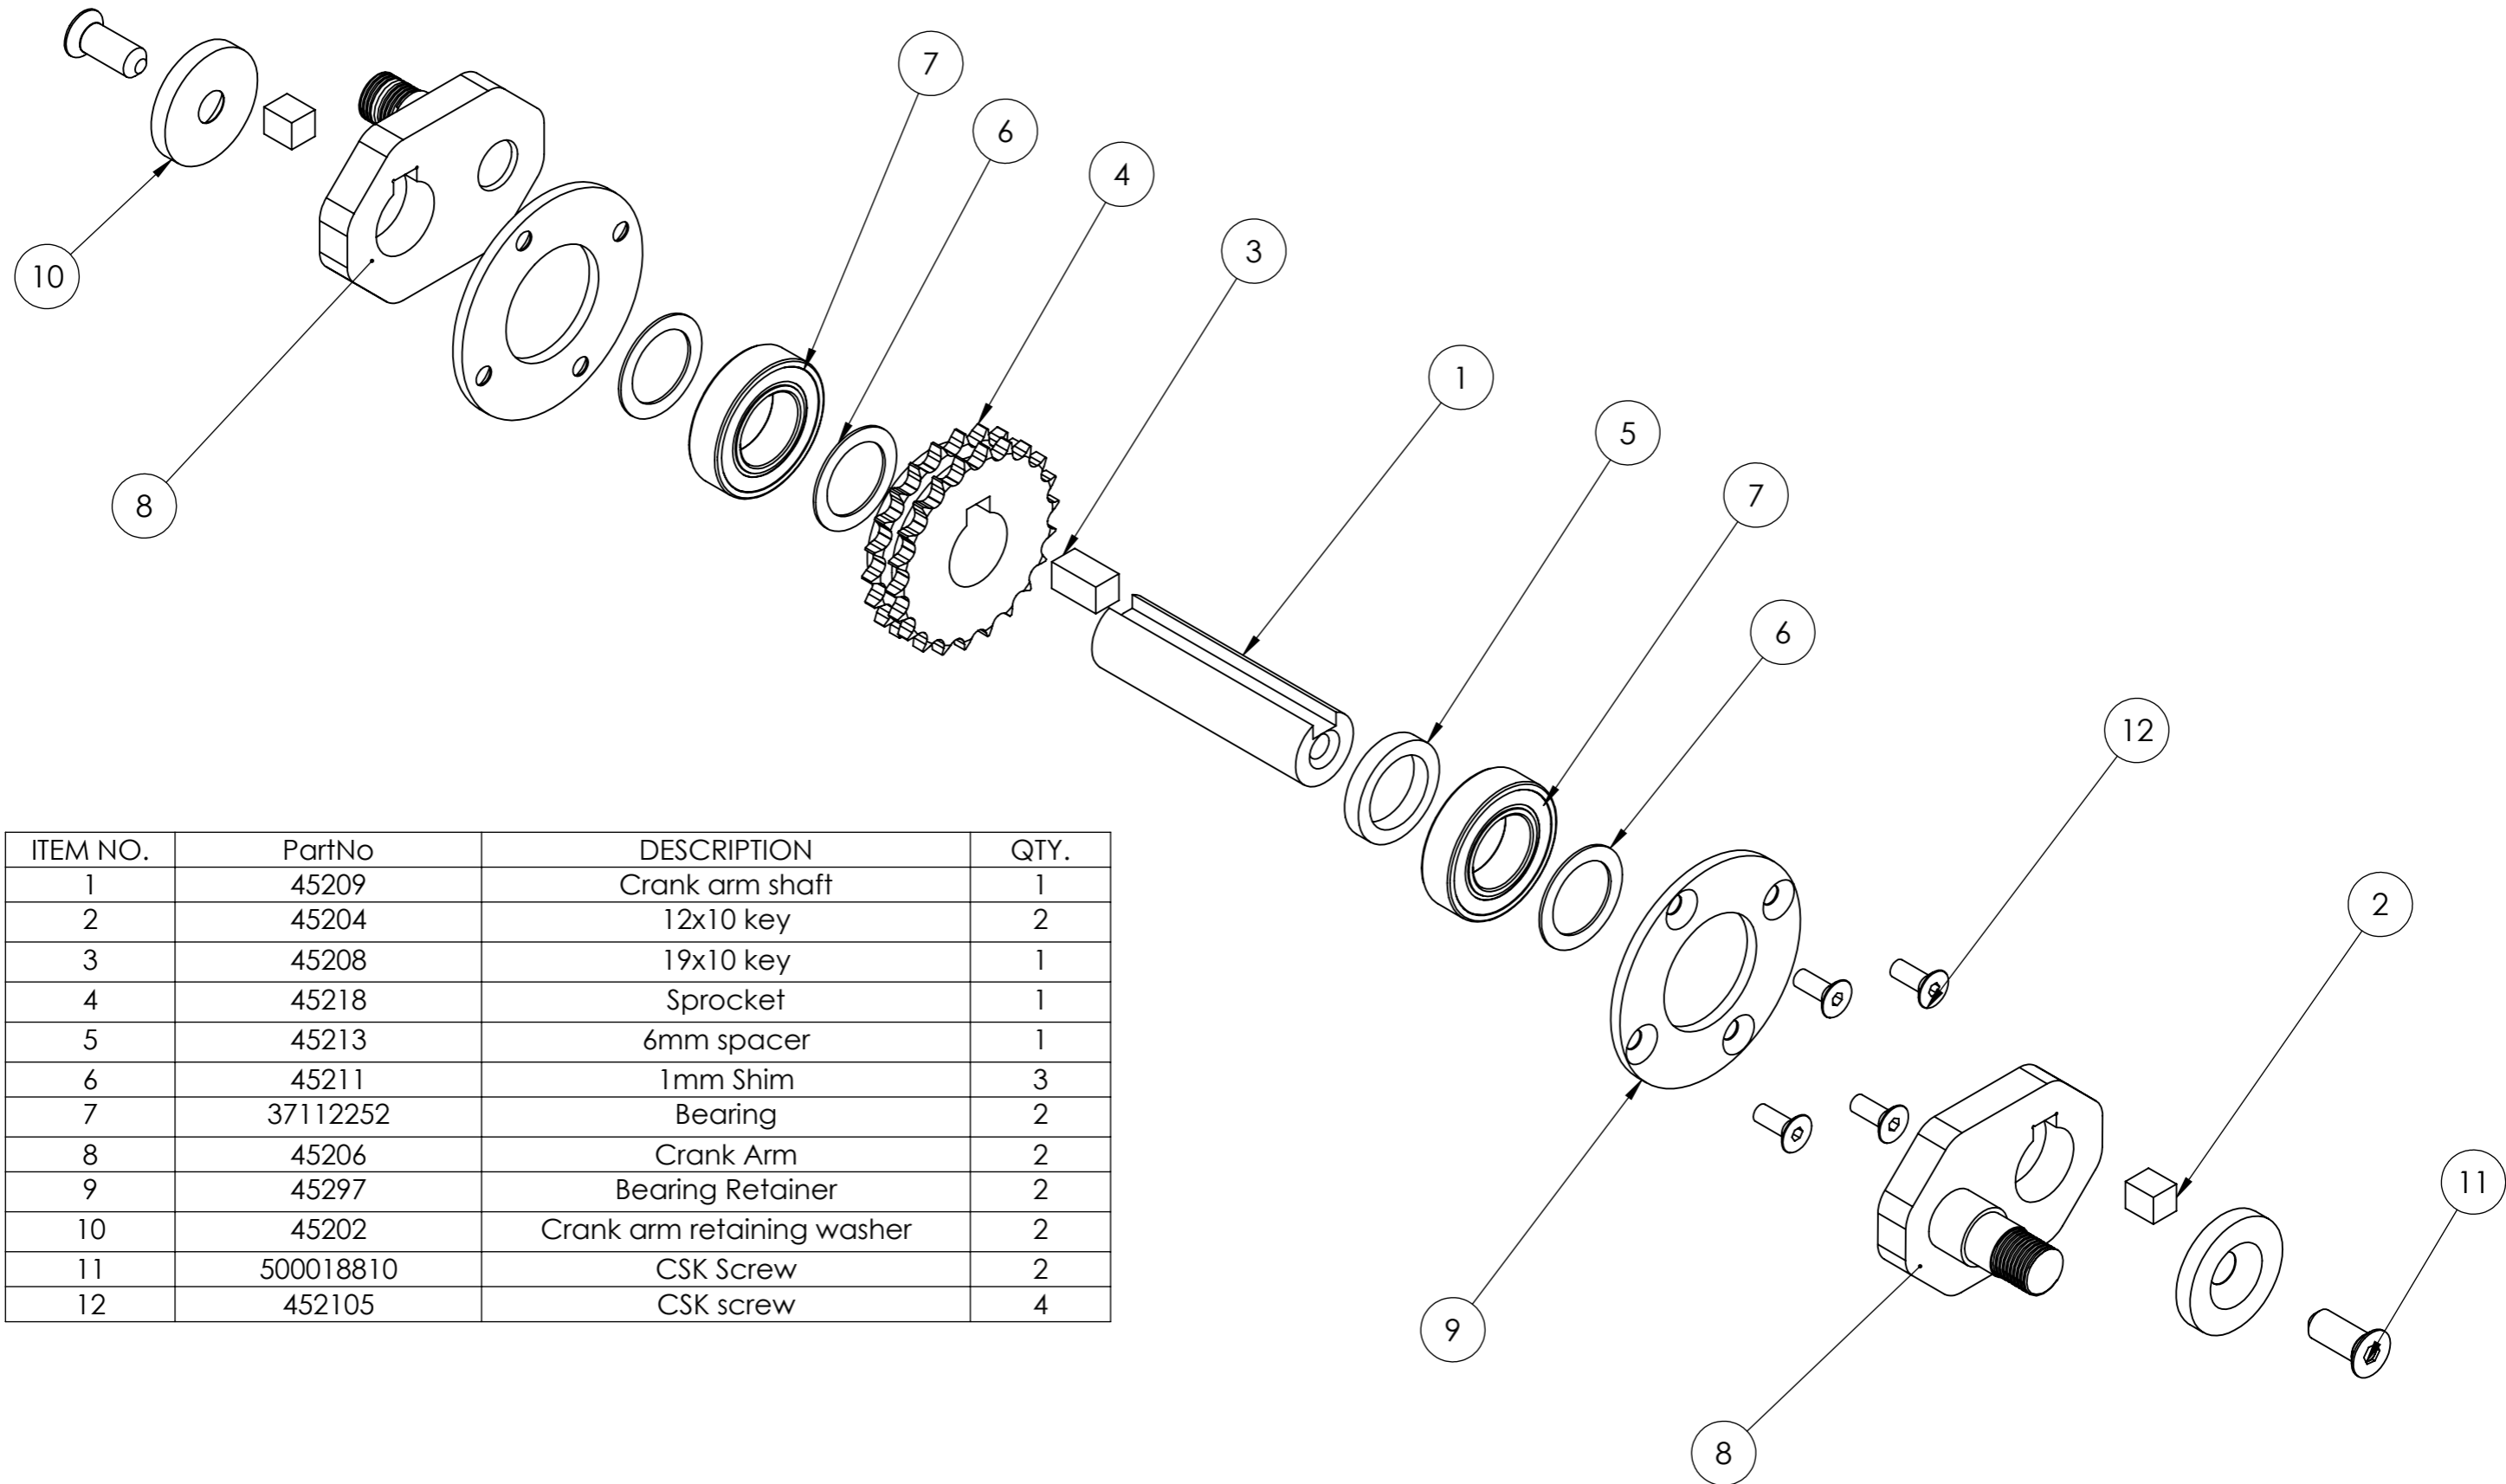

Parts Diagram
CAMON LA25 Aerator

VALID FROM	JUNE 2016
SERIAL NUMBER	from A04-52050 & A11-46000
REVISION	A

ITEM NO.	PART NUMBER	DESCRIPTION	QTY.
1	45286	RH Wheel Axle	1
2	45336	Wheel	4
3	60065	Penny washer	4
4	60075	Split washer	4
5	31112162	Hex Bolt	4
6	45284	Front Axle	2
7	31112154	Bolt	8
8	31411105	Washer	15
9	31241080	Nyloc Nut	8
10	45287	LH Wheel Axle	1

Parts Diagram

CAMON LA25 Aerator

Guard Assembly

VALID FROM

JUNE 2016

SERIAL NUMBER

from A04-52050 & A11-46000

REVISION

Parts Diagram
CAMON LA25 Aerator

Drive Shaft Assembly

VALID FROM	JUNE 2016
SERIAL NUMBER	from A04-52050 & A11-46000
REVISION	A

ITEM NO.	PartNo	DESCRIPTION	QTY.
1	45209	Crank arm shaft	1
2	45204	12x10 key	2
3	45208	19x10 key	1
4	45218	Sprocket	1
5	45213	6mm spacer	1
6	45211	1mm Shim	3
7	37112252	Bearing	2
8	45206	Crank Arm	2
9	45297	Bearing Retainer	2
10	45202	Crank arm retaining washer	2
11	500018810	CSK Screw	2
12	452105	CSK screw	4

A

ITEM NO.	PART NUMBER	DESCRIPTION	QTY.
1	45230	Tine Rod	1
2	37112171	Bearing	1
3	35111040	Circlip	2
4	31231160	Nut	1
5	45250	Straight Solid Tine	1
6	M10 nut	Nut	2
7	TCLAWKS1	Split washer	1
8	31423105	Wavy Washer	1
9	45252	Corer	1