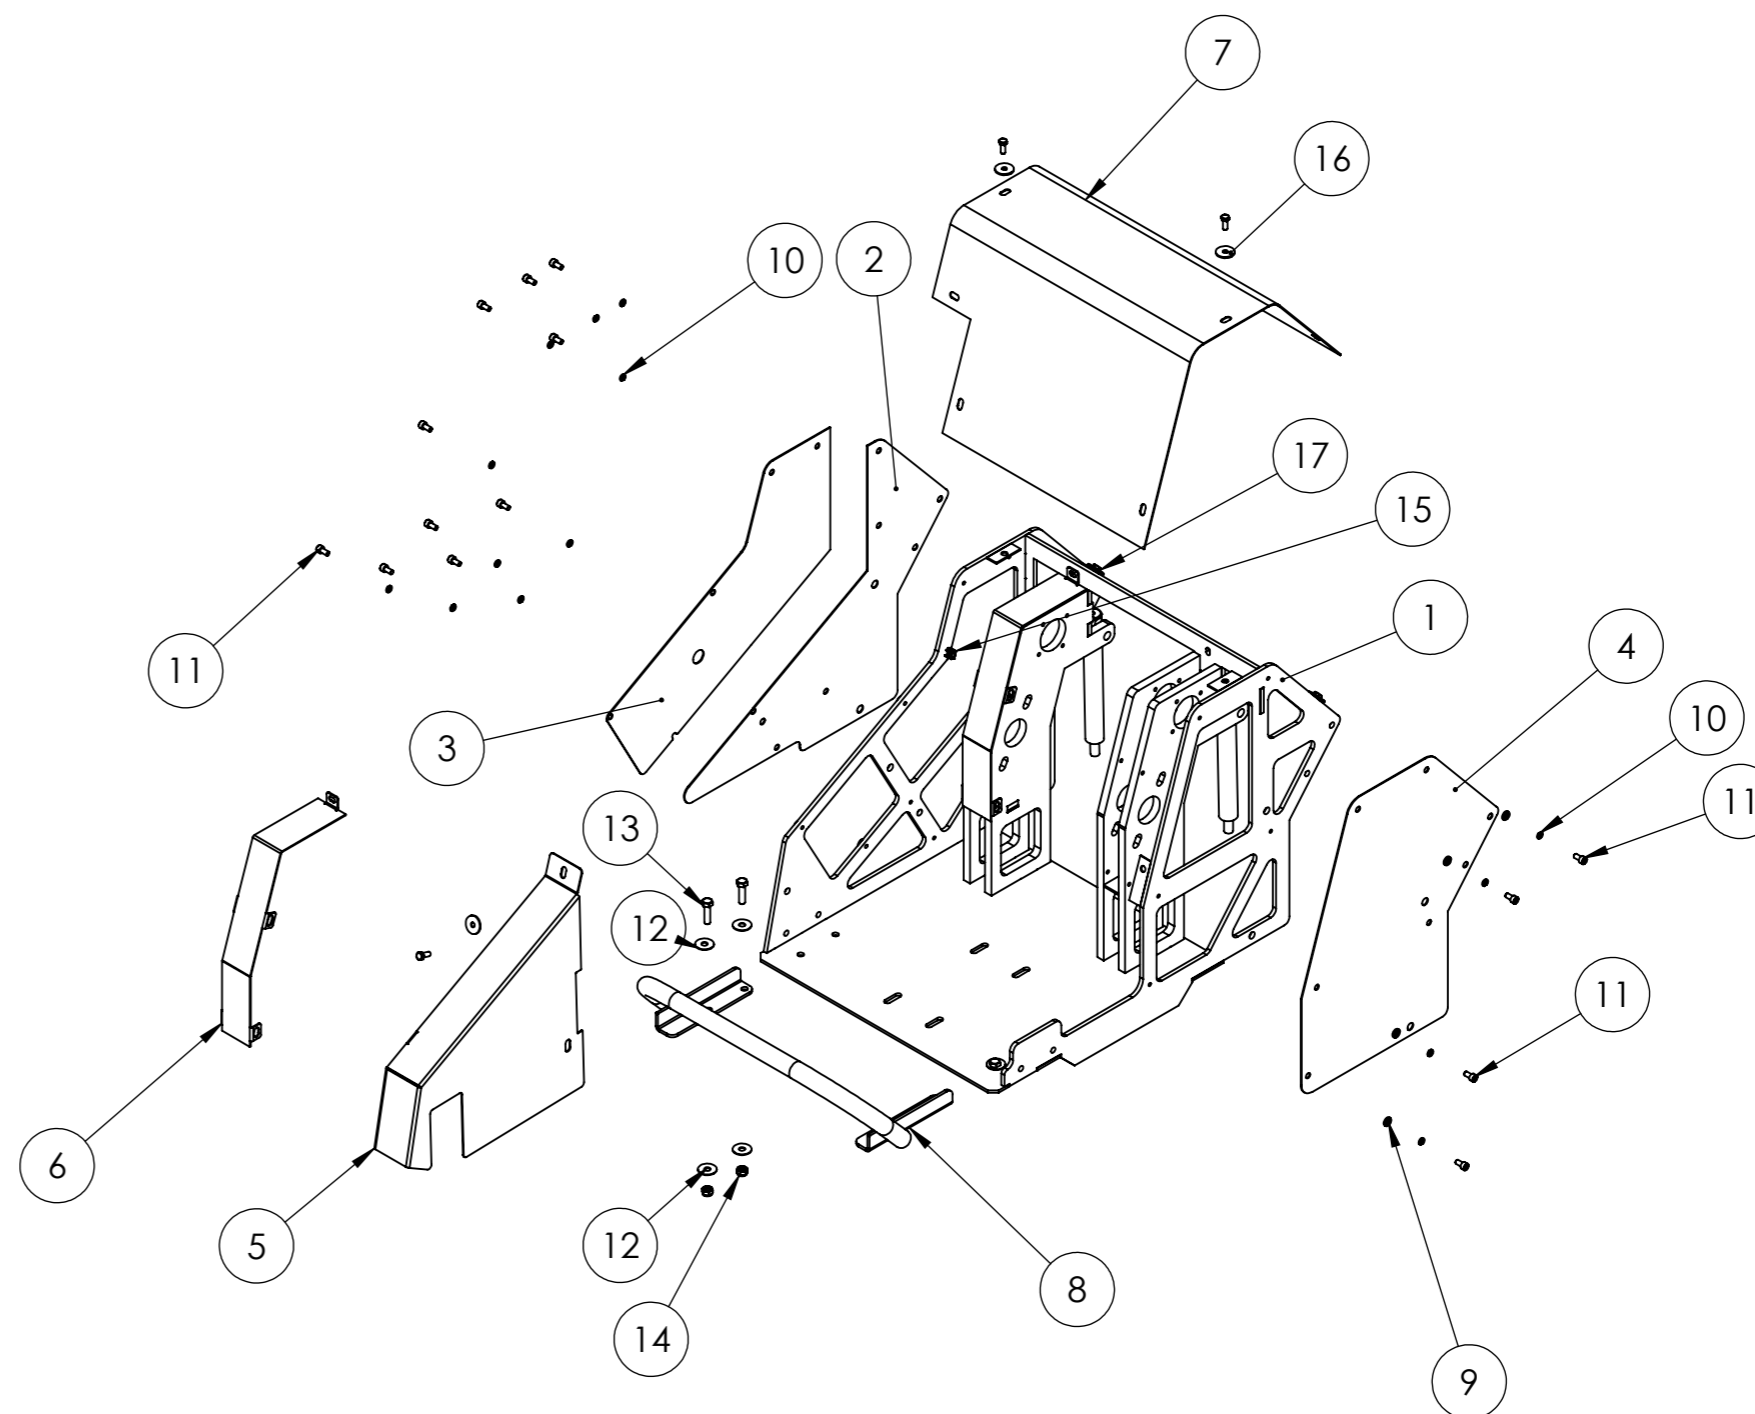

Parts Diagram
CAMON LA25 Aerator

VALID FROM	JUNE 2016
SERIAL NUMBER	from A04-52050 & A11-46000
REVISION	A

ITEM NO.	PART NUMBER	DESCRIPTION	QTY.
1	45286	RH Wheel Axle	1
2	45336	Wheel	4
3	60065	Penny washer	4
4	60075	Split washer	4
5	31112162	Hex Bolt	4
6	45284	Front Axle	2
7	31112154	Bolt	8
8	31411105	Washer	15
9	31241080	Nyloc Nut	8
10	45287	LH Wheel Axle	1

Parts Diagram

CAMON LA25 Aerator

Wheels and Axles Assembly

VALID FROM

JUNE 2016

SERIAL NUMBER

from A04-52050 & A11-46000

REVISION

Parts Diagram

CAMON LA25 Aerator

Guard Assembly

VALID FROM

JUNE 2016

SERIAL NUMBER

from A04-52050 & A11-46000

REVISION

A

ITEM NO.	PART NUMBER	DESCRIPTION	QTY.
1	45230	Tine Rod	1
2	37112171	Bearing	1
3	35111040	Circlip	2
4	31231160	Nut	1
5	45250	Straight Solid Tine	1
6	M10 nut	Nut	2
7	TCLAWKS1	Split washer	1
8	31423105	Wavy Washer	1
9	45252	Corer	1