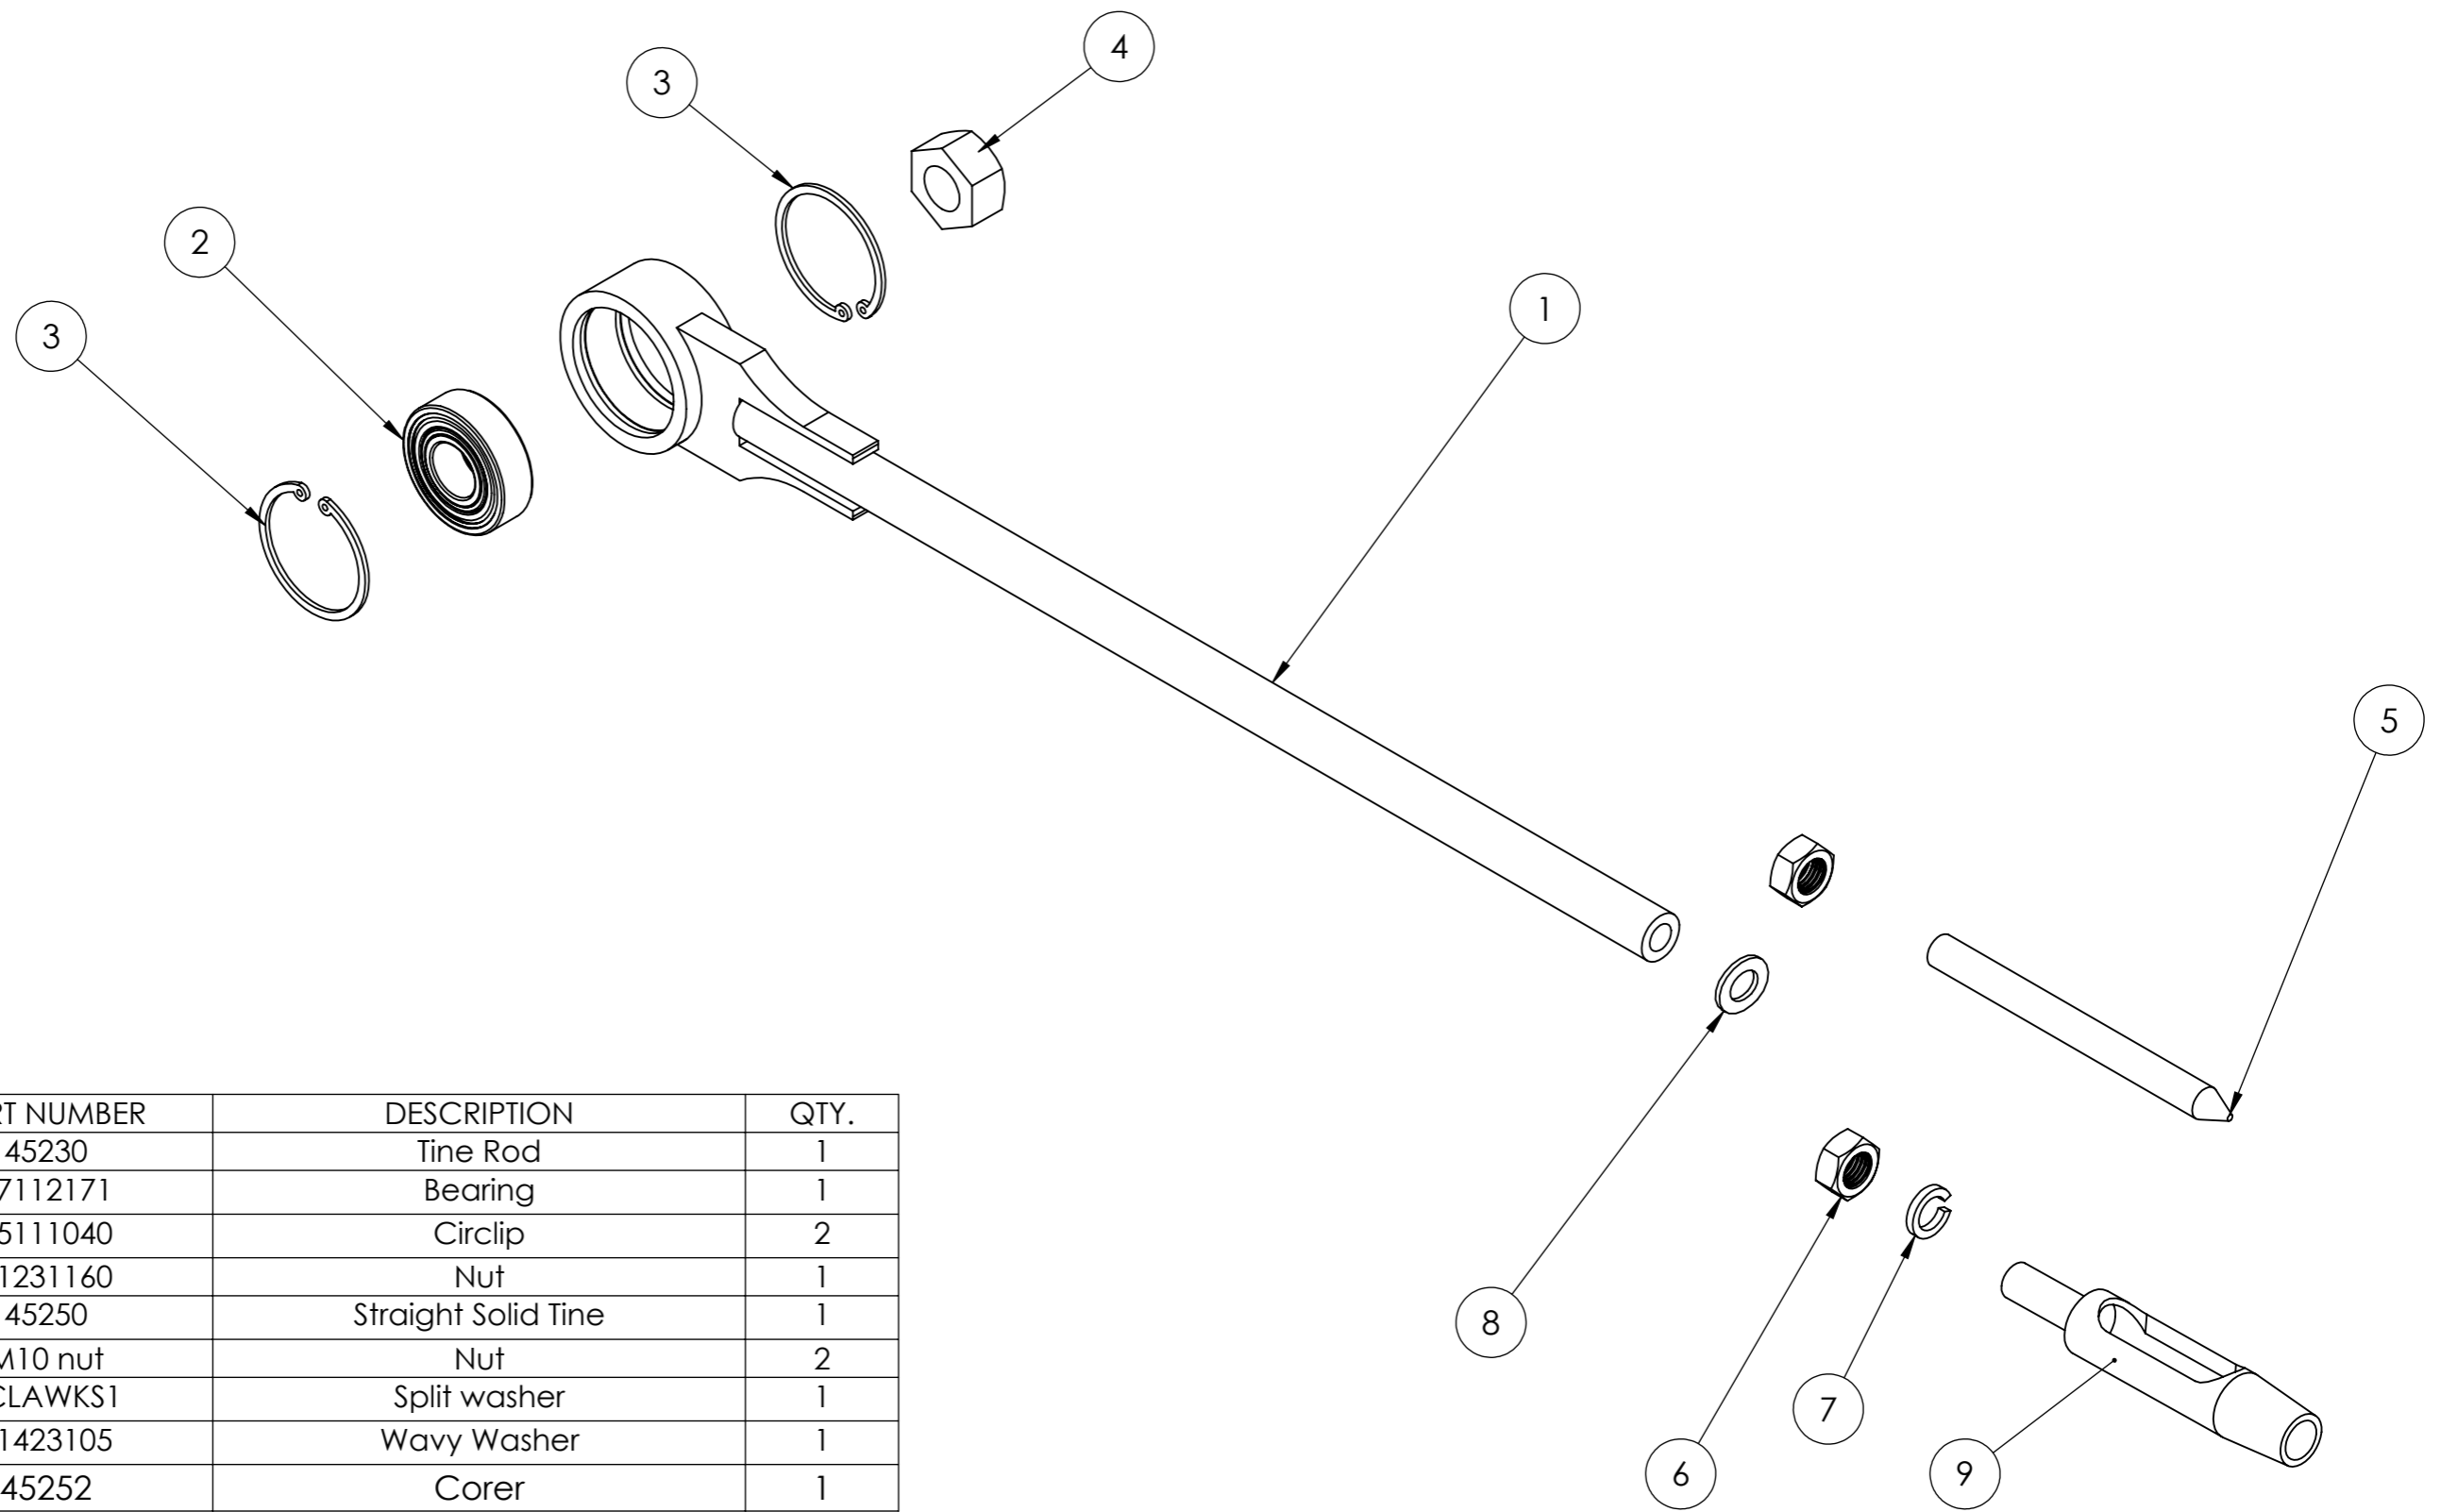

Parts Diagram
CAMON LA25 Aerator

Drive Shaft Assembly

VALID FROM	JUNE 2016
SERIAL NUMBER	from A04-52050 & A11-46000
REVISION	A

ITEM NO.	PartNo	DESCRIPTION	QTY.
1	45209	Crank arm shaft	1
2	45204	12x10 key	2
3	45208	19x10 key	1
4	45218	Sprocket	1
5	45213	6mm spacer	1
6	45211	1mm Shim	3
7	37112252	Bearing	2
8	45206	Crank Arm	2
9	45297	Bearing Retainer	2
10	45202	Crank arm retaining washer	2
11	500018810	CSK Screw	2
12	452105	CSK screw	4

Parts Diagram

CAMON LA25 Aerator

Cranks & Gear Assembly

VALID FROM

JUNE 2016

SERIAL NUMBER

from A04-52050 & A11-46000

REVISION

A

ITEM NO.	PART NUMBER	DESCRIPTION	QTY.
1	45230	Tine Rod	1
2	37112171	Bearing	1
3	35111040	Circlip	2
4	31231160	Nut	1
5	45250	Straight Solid Tine	1
6	M10 nut	Nut	2
7	TCLAWKS1	Split washer	1
8	31423105	Wavy Washer	1
9	45252	Corer	1

Parts Diagram

CAMON LA25 Aerator

Tine Rod Assembly

VALID FROM

JUNE 2016

SERIAL NUMBER

from A04-52050 & A11-46000

REVISION