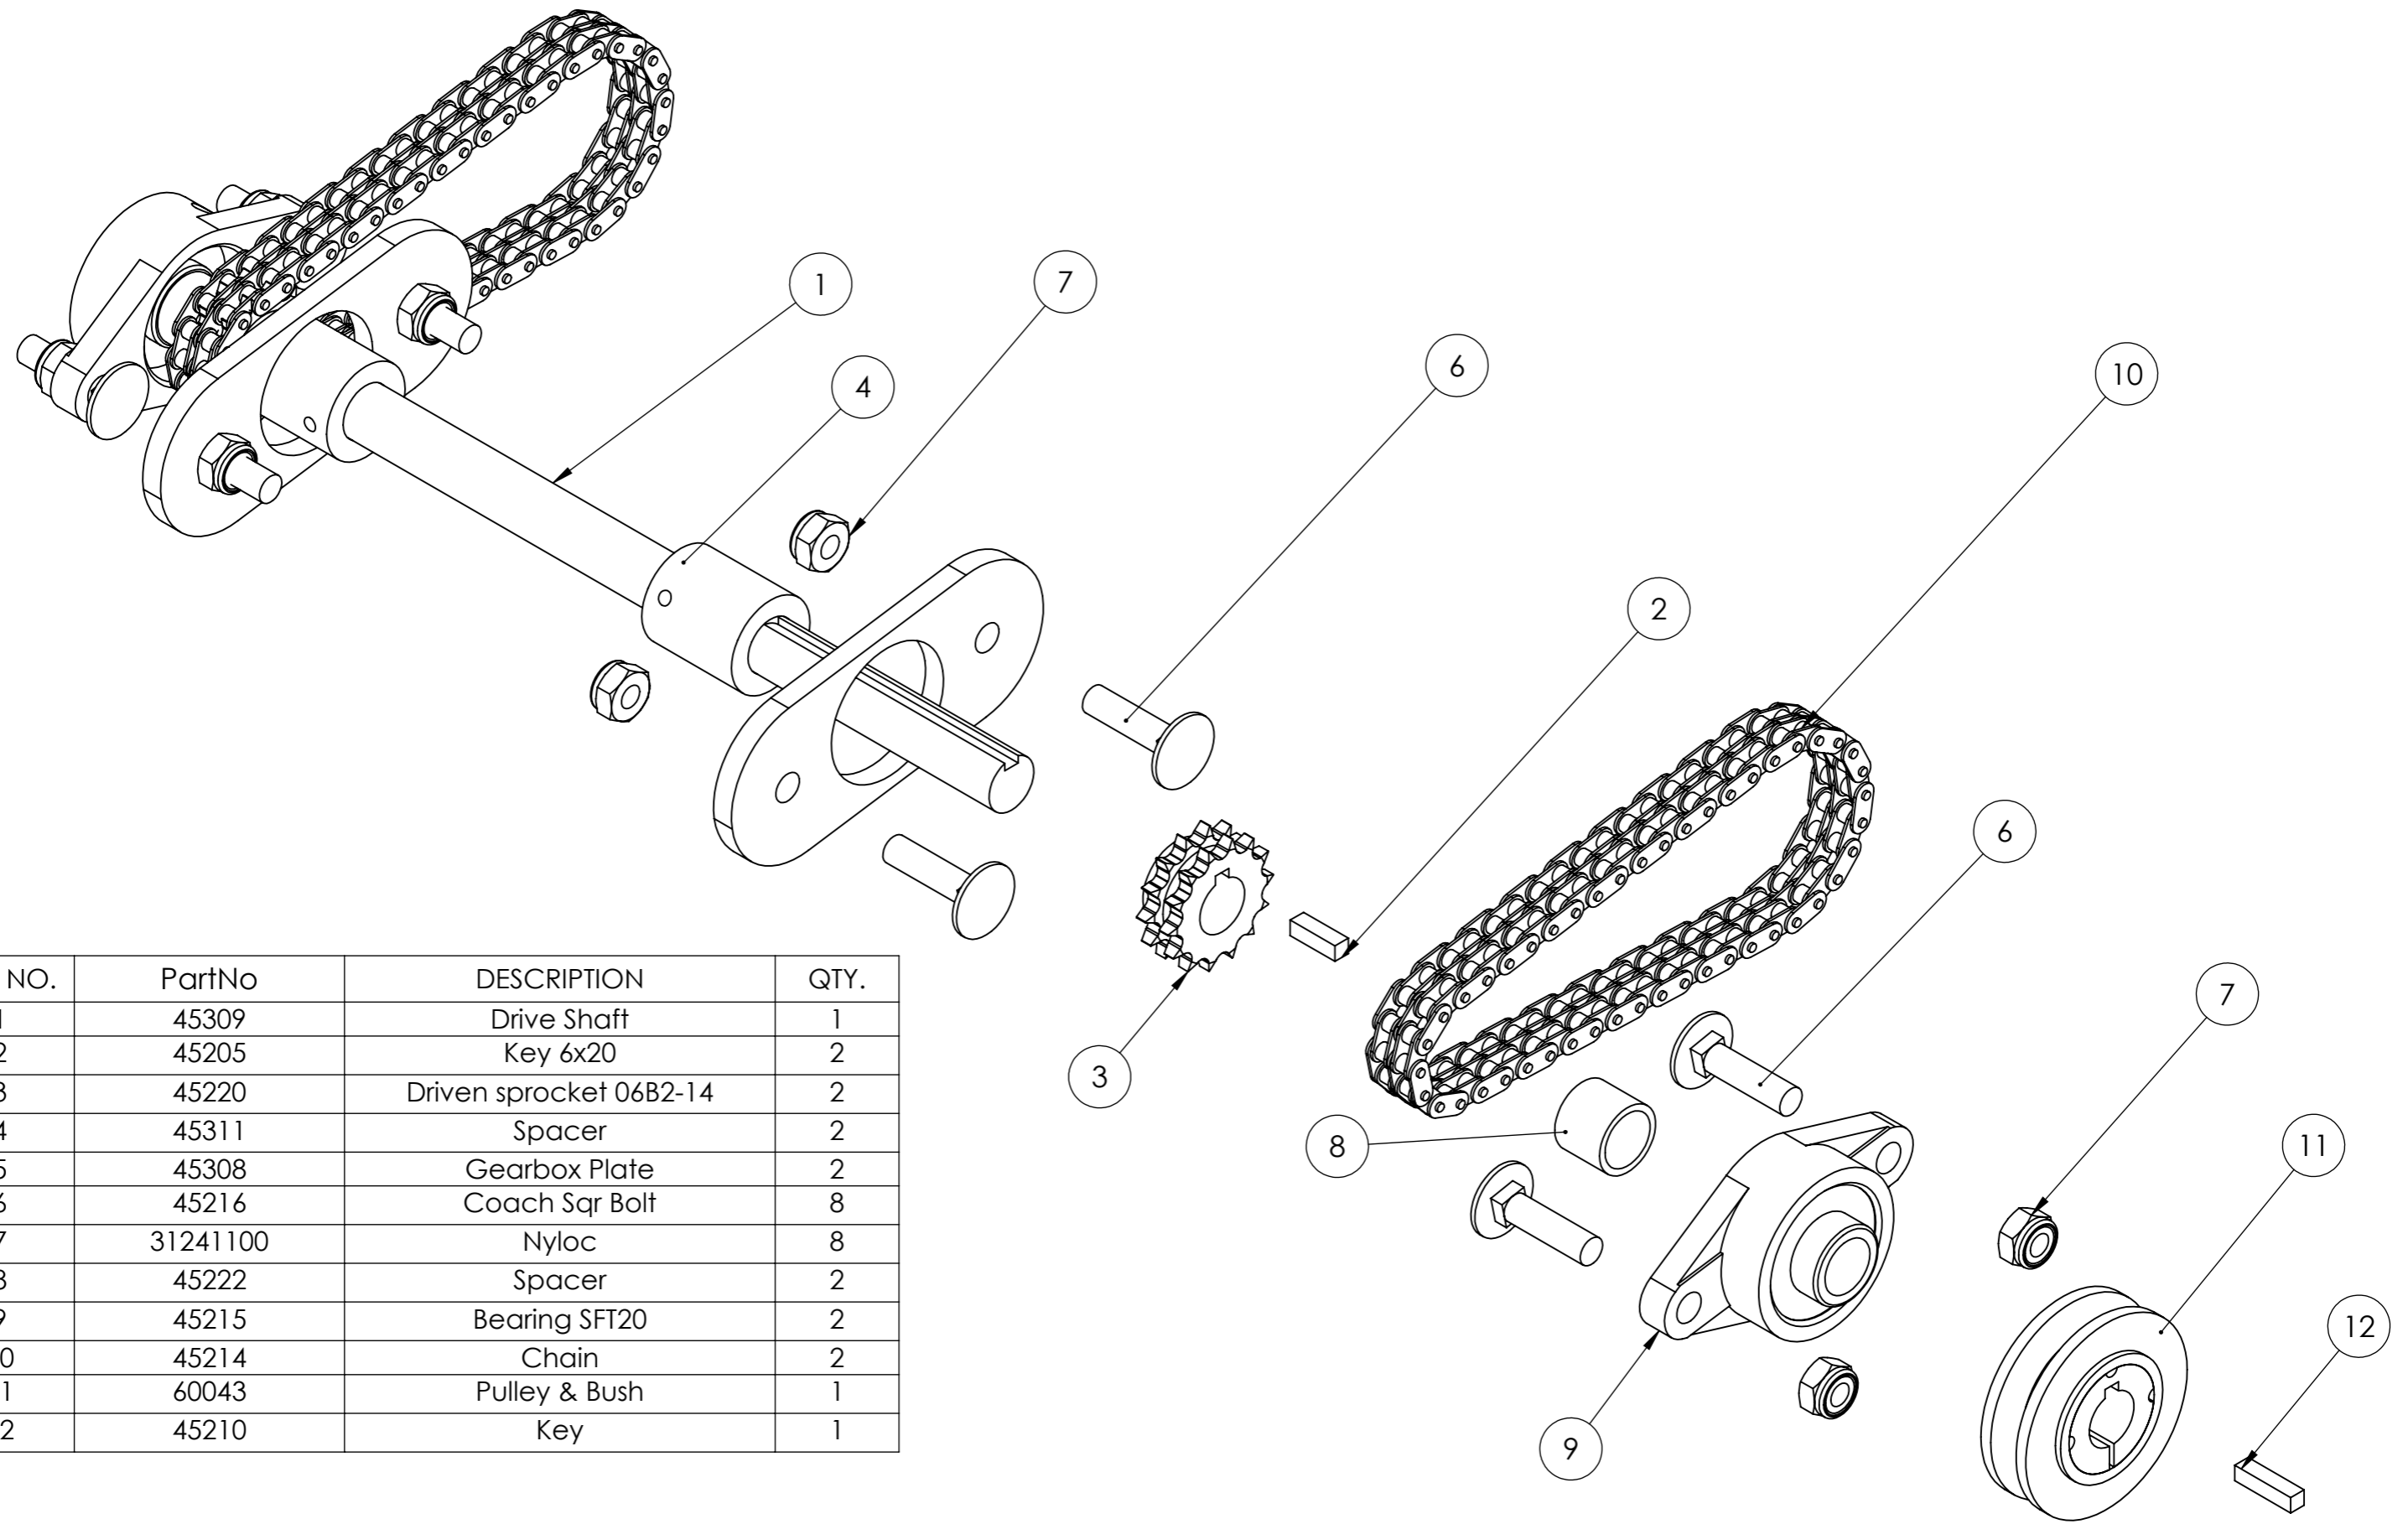

ITEM NO.	PartNo	DESCRIPTION	QTY.
1	45309	Drive Shaft	1
2	45205	Key 6x20	2
3	45220	Driven sprocket 06B2-14	2
4	45311	Spacer	2
5	45308	Gearbox Plate	2
6	45216	Coach Sqr Bolt	8
7	31241100	Nyloc	8
8	45222	Spacer	2
9	45215	Bearing SFT20	2
10	45214	Chain	2
11	60043	Pulley & Bush	1
12	45210	Key	1

Parts Diagram
CAMON LA25 Aerator

Drive Shaft Assembly

VALID FROM	JUNE 2016
SERIAL NUMBER	from A04-52050 & A11-46000
REVISION	A