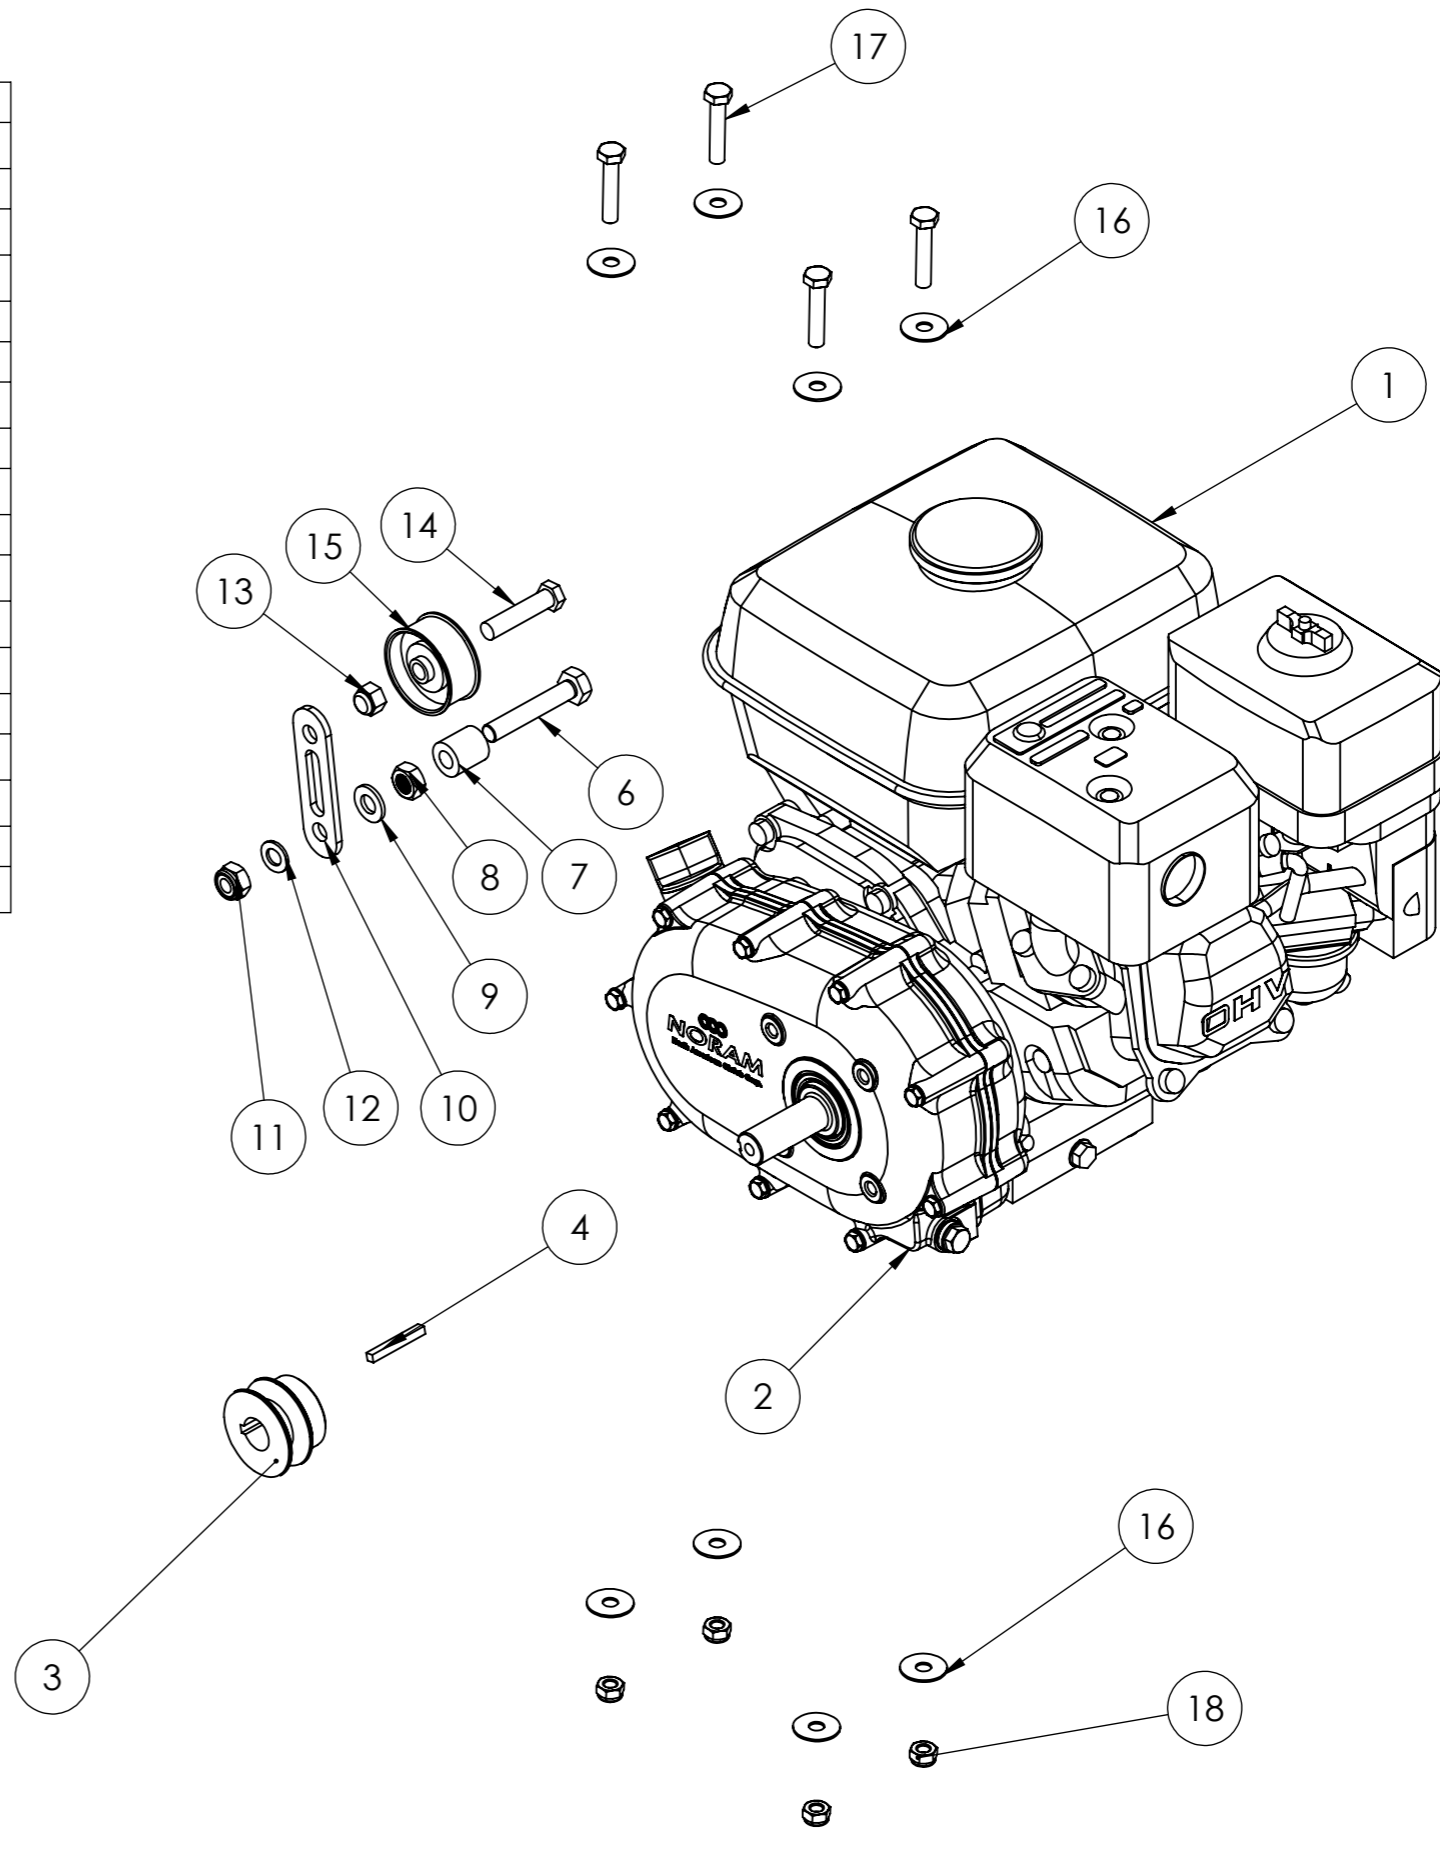

Parts Diagram
CAMON LA25 Aerator

VALID FROM	JUNE 2016
SERIAL NUMBER	from A04-52050 & A11-46000
REVISION	A

ITEM NO.	PART NUMBER	DESCRIPTION	QTY.
1	45286	RH Wheel Axle	1
2	45336	Wheel	4
3	60065	Penny washer	4
4	60075	Split washer	4
5	31112162	Hex Bolt	4
6	45284	Front Axle	2
7	31112154	Bolt	8
8	31411105	Washer	15
9	31241080	Nyloc Nut	8
10	45287	LH Wheel Axle	1

A

ITEM NO.	PART NUMBER	DESCRIPTION	QTY.
1	45230	Tine Rod	1
2	37112171	Bearing	1
3	35111040	Circlip	2
4	31231160	Nut	1
5	45250	Straight Solid Tine	1
6	M10 nut	Nut	2
7	TCLAWKS1	Split washer	1
8	31423105	Wavy Washer	1
9	45252	Corer	1

Parts Diagram

CAMON LA25 Aerator

Tine Rod Assembly

VALID FROM

JUNE 2016

SERIAL NUMBER

from A04-52050 & A11-46000

REVISION

A

ITEM NO.	PartNo	DESCRIPTION	QTY.
1	GX160UTQX4	Engine	1
2	45334	Gearbox	1
3	25271686	Engine pulley	1
4	56356165	Key	1
5	45323	Belt	1
6	31112215	Bolt	1
7	45331	Spacer	1
8	31211100	Nut	1
9	45339	Shakeproof Washer	1
10	45328	Belt Tensioner Arm	1
11	31241100	Nyloc	1
12	31423105	Wavy Washer	1
13	60032	3/8 UNF Nyloc	1
14	45338	Bolt	1
15	60028	Jockey wheel	1
16	60065	Penny washer	8
17	31112154	Bolt	4
18	31241080	Nyloc Nut	4