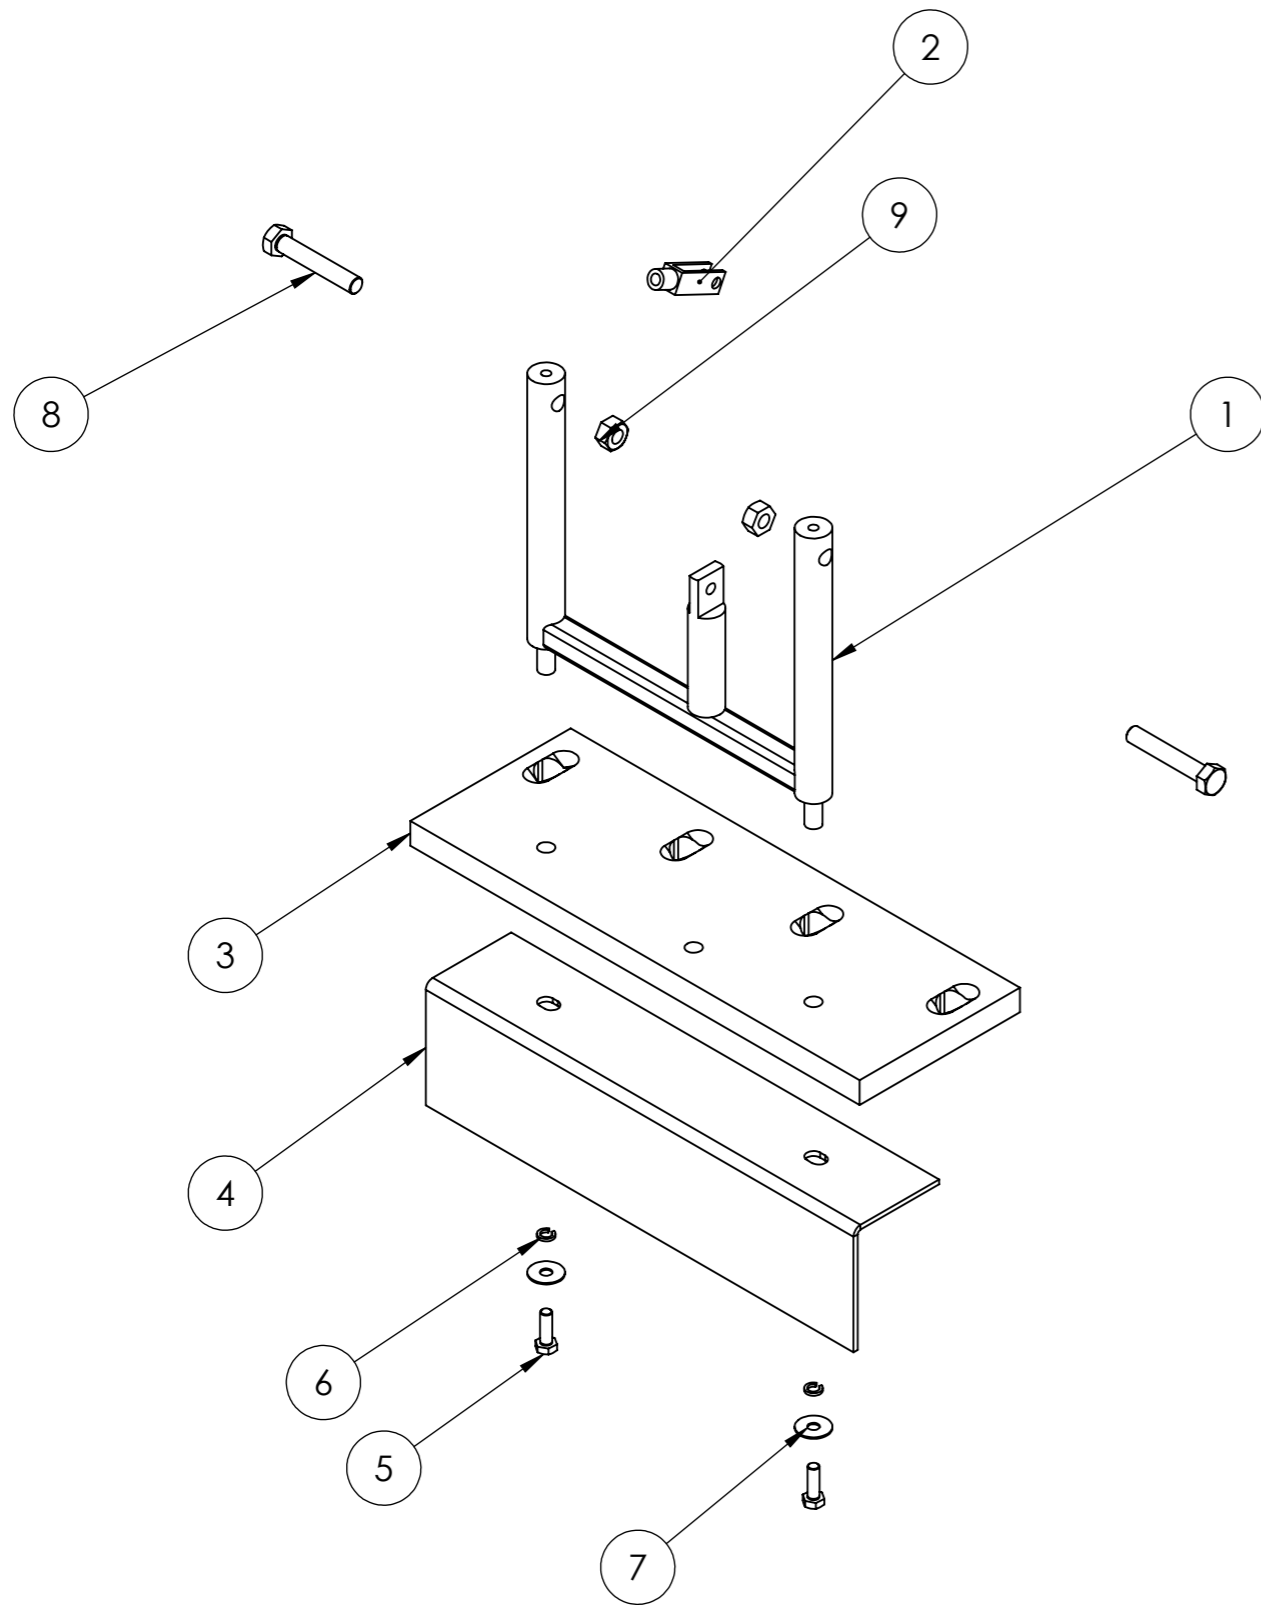

A

ITEM NO.	PartNo	DESCRIPTION	QTY.
1	45318	Backboard Frame	1
2	45238	Clevis	1
3	45257	Lifting board	1
4	45320	Tine Cover	1
5	31112162	Hex Bolt	2
6	60075	Split washer	2
7	60065	Penny washer	2
8	31112275	Bolt	2
9	31241120	Nyloc	2