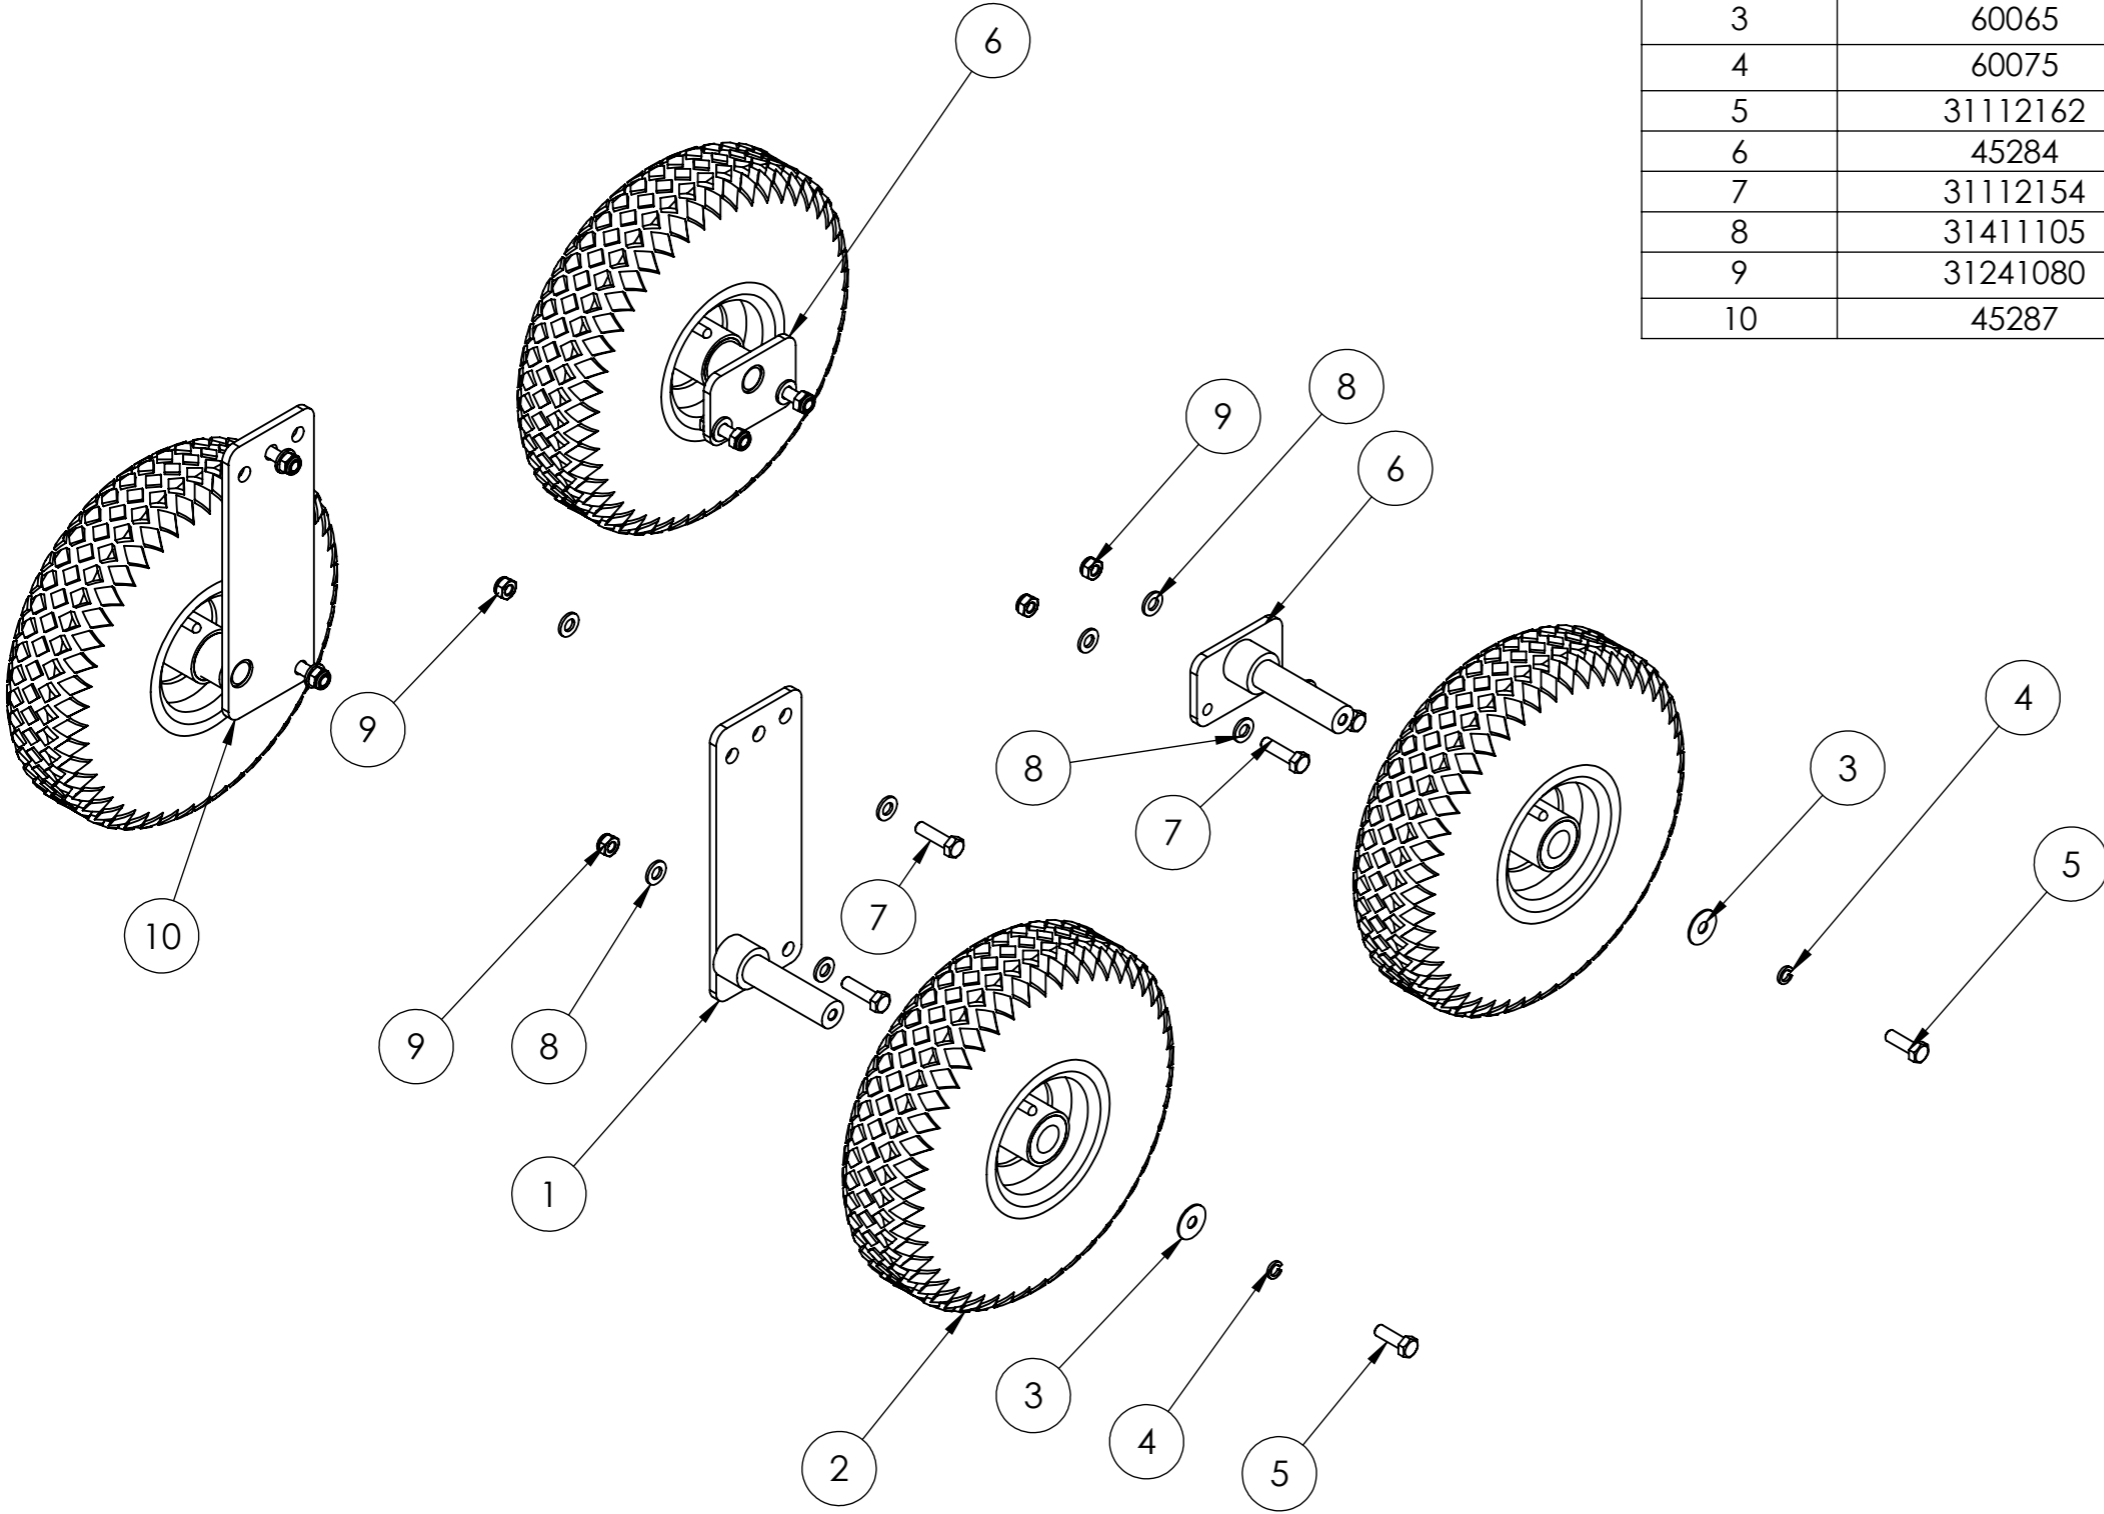

Parts Diagram
CAMON LA25 Aerator

VALID FROM	JUNE 2016
SERIAL NUMBER	from A04-52050 & A11-46000
REVISION	A

ITEM NO.	PART NUMBER	DESCRIPTION	QTY.
1	45286	RH Wheel Axle	1
2	45336	Wheel	4
3	60065	Penny washer	4
4	60075	Split washer	4
5	31112162	Hex Bolt	4
6	45284	Front Axle	2
7	31112154	Bolt	8
8	31411105	Washer	15
9	31241080	Nyloc Nut	8
10	45287	LH Wheel Axle	1

Parts Diagram

CAMON LA25 Aerator

Wheels and Axles Assembly

VALID FROM

JUNE 2016

SERIAL NUMBER

from A04-52050 & A11-46000

REVISION

Parts Diagram
CAMON LA25 Aerator

Drive Shaft Assembly

VALID FROM	JUNE 2016
SERIAL NUMBER	from A04-52050 & A11-46000
REVISION	A

ITEM NO.	PartNo	DESCRIPTION	QTY.
1	45209	Crank arm shaft	1
2	45204	12x10 key	2
3	45208	19x10 key	1
4	45218	Sprocket	1
5	45213	6mm spacer	1
6	45211	1mm Shim	3
7	37112252	Bearing	2
8	45206	Crank Arm	2
9	45297	Bearing Retainer	2
10	45202	Crank arm retaining washer	2
11	500018810	CSK Screw	2
12	452105	CSK screw	4

A

ITEM NO.	PART NUMBER	DESCRIPTION	QTY.
1	45230	Tine Rod	1
2	37112171	Bearing	1
3	35111040	Circlip	2
4	31231160	Nut	1
5	45250	Straight Solid Tine	1
6	M10 nut	Nut	2
7	TCLAWKS1	Split washer	1
8	31423105	Wavy Washer	1
9	45252	Corer	1