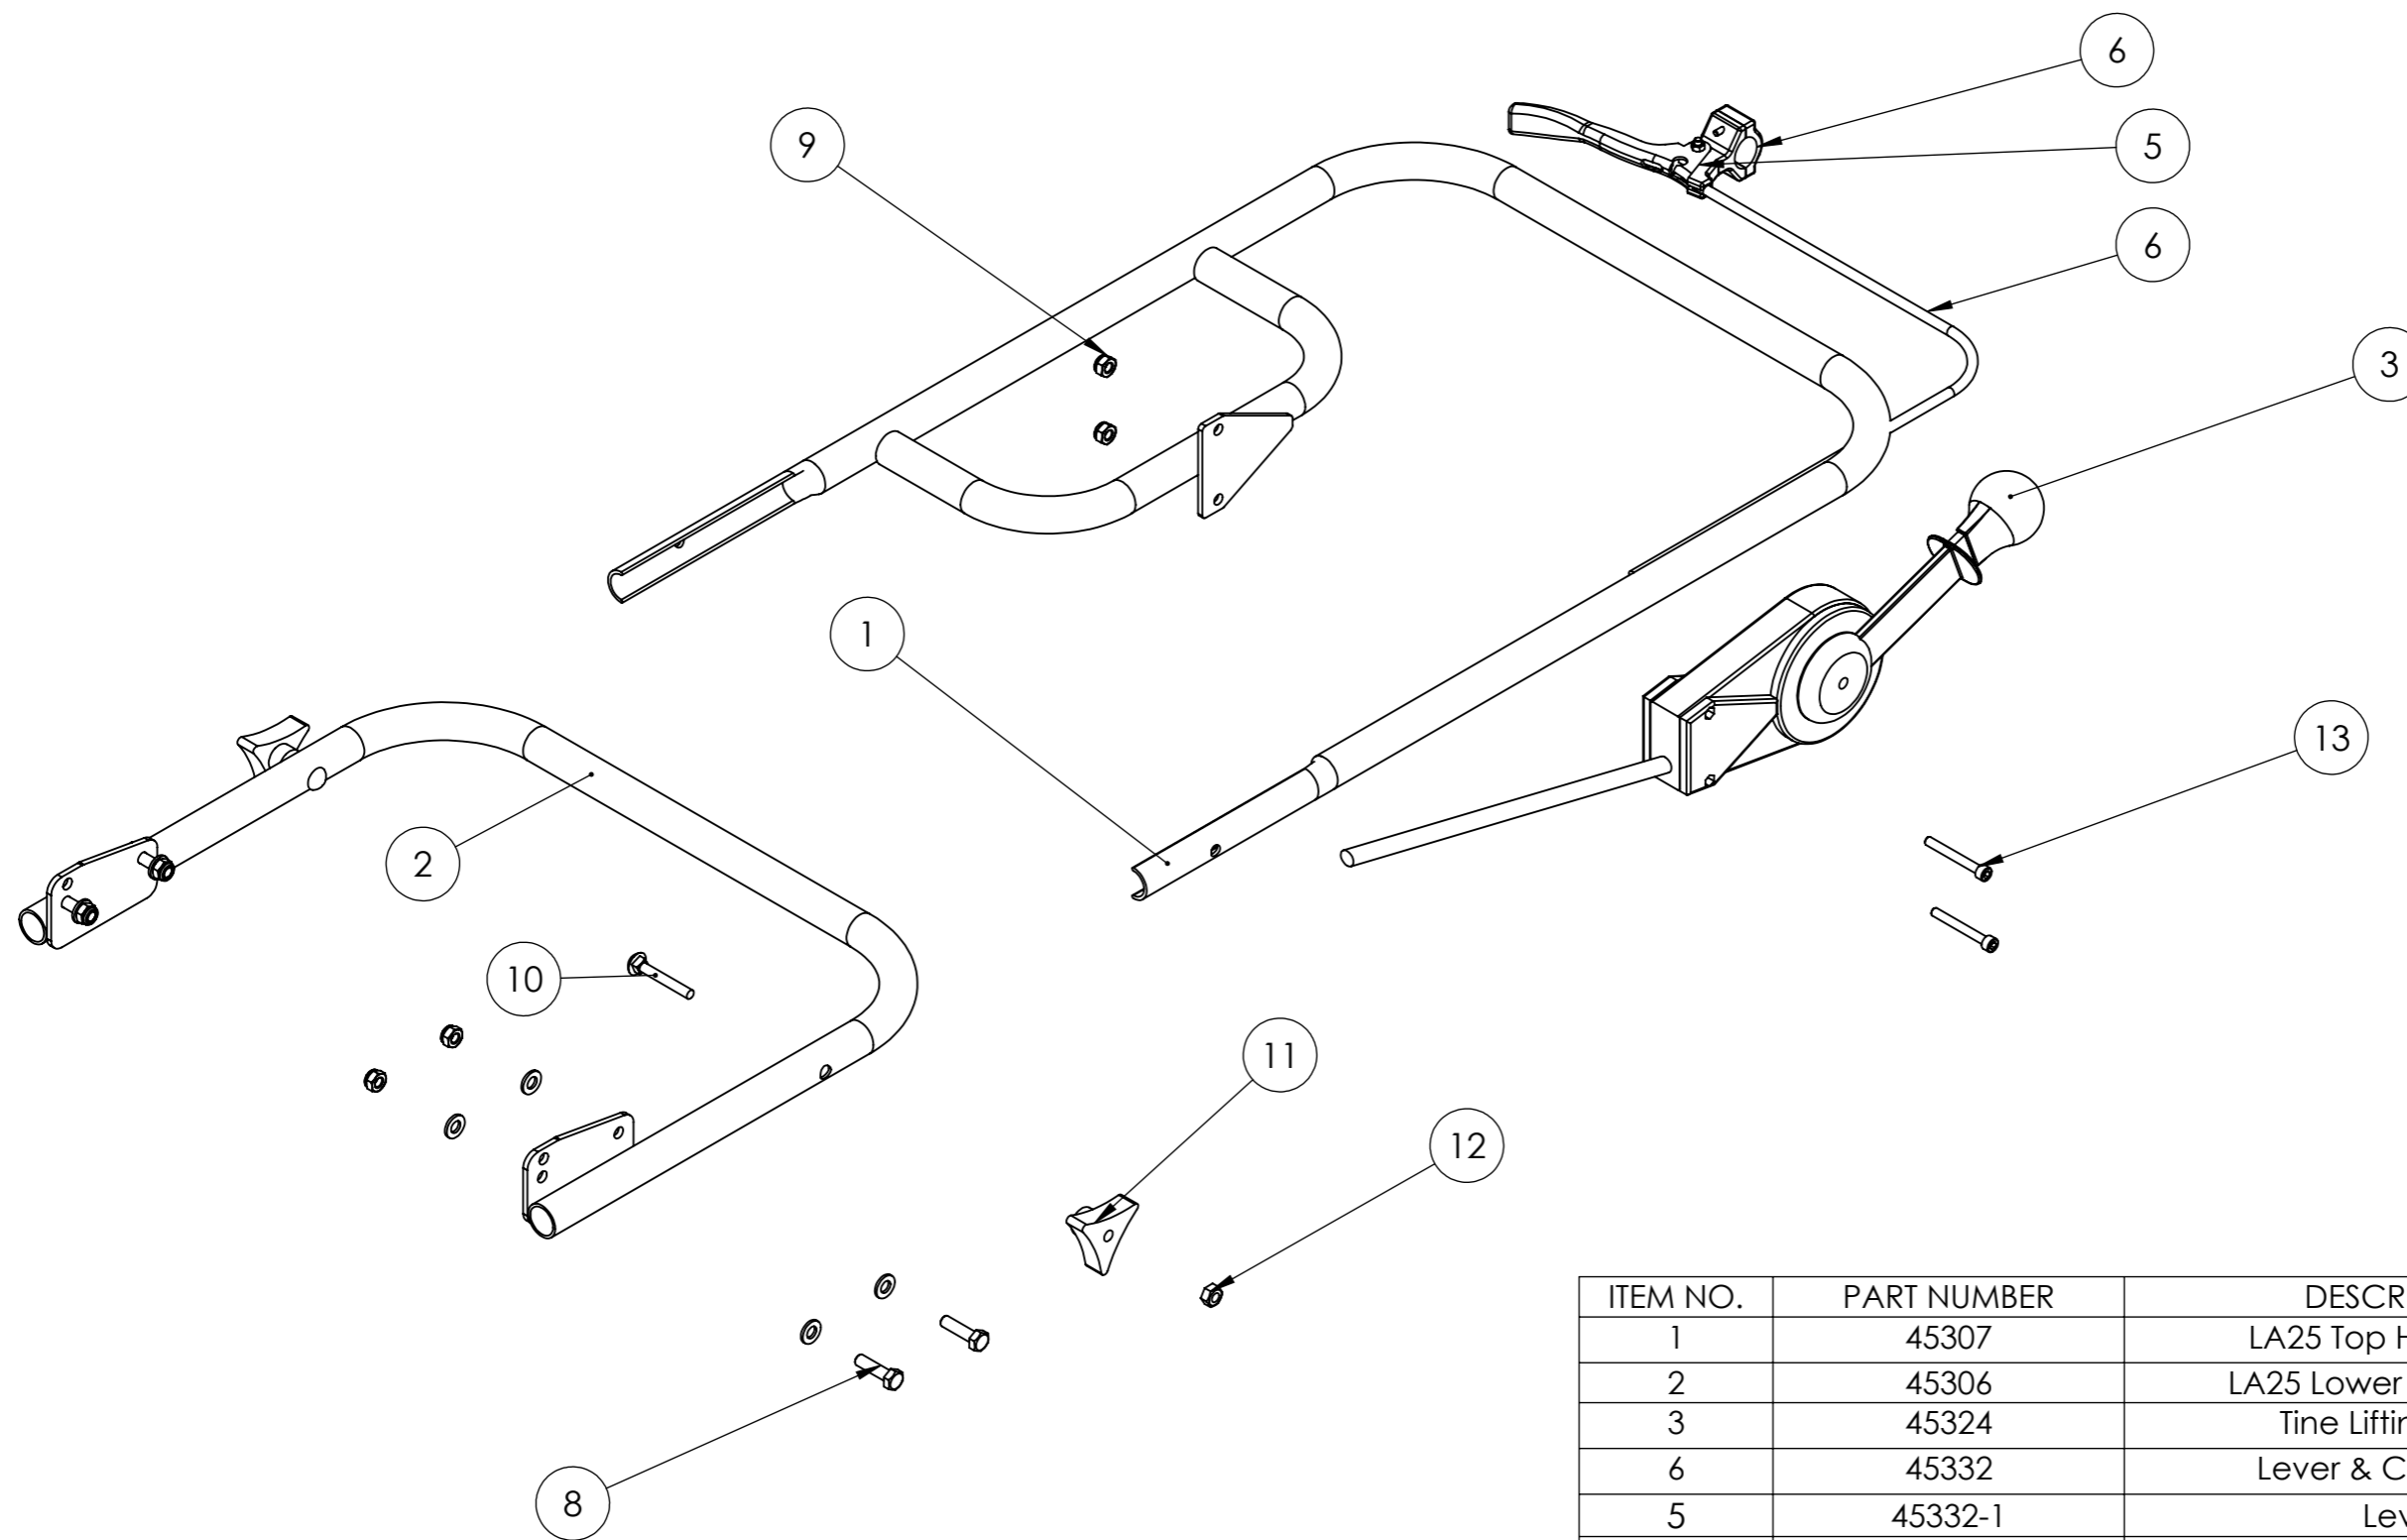

A

ITEM NO.	PART NUMBER	DESCRIPTION	QTY.
1	45230	Tine Rod	1
2	37112171	Bearing	1
3	35111040	Circlip	2
4	31231160	Nut	1
5	45250	Straight Solid Tine	1
6	M10 nut	Nut	2
7	TCLAWKS1	Split washer	1
8	31423105	Wavy Washer	1
9	45252	Corer	1

Parts Diagram

CAMON LA25 Aerator

Backboard Assembly

VALID FROM

JUNE 2016

SERIAL NUMBER

from A04-52050 & A11-46000

REVISION

A

ITEM NO.	PART NUMBER	DESCRIPTION	QTY.
1	45307	LA25 Top Handlebar	1
2	45306	LA25 Lower Handle Bar	1
3	45324	Tine Lifting Lever	1
6	45332	Lever & Cable Assy	1
5	45332-1	Lever	1
6	12988-2	Cable	1
7	31411084	Washer	8
8	31112152	Bolt	4
9	31241080	Nyloc Nut	6
10	12819201	Coach Bolt	2
11	22399900	Knob	2
12	31211080	Nut	2
13	12074	Capscrew	2