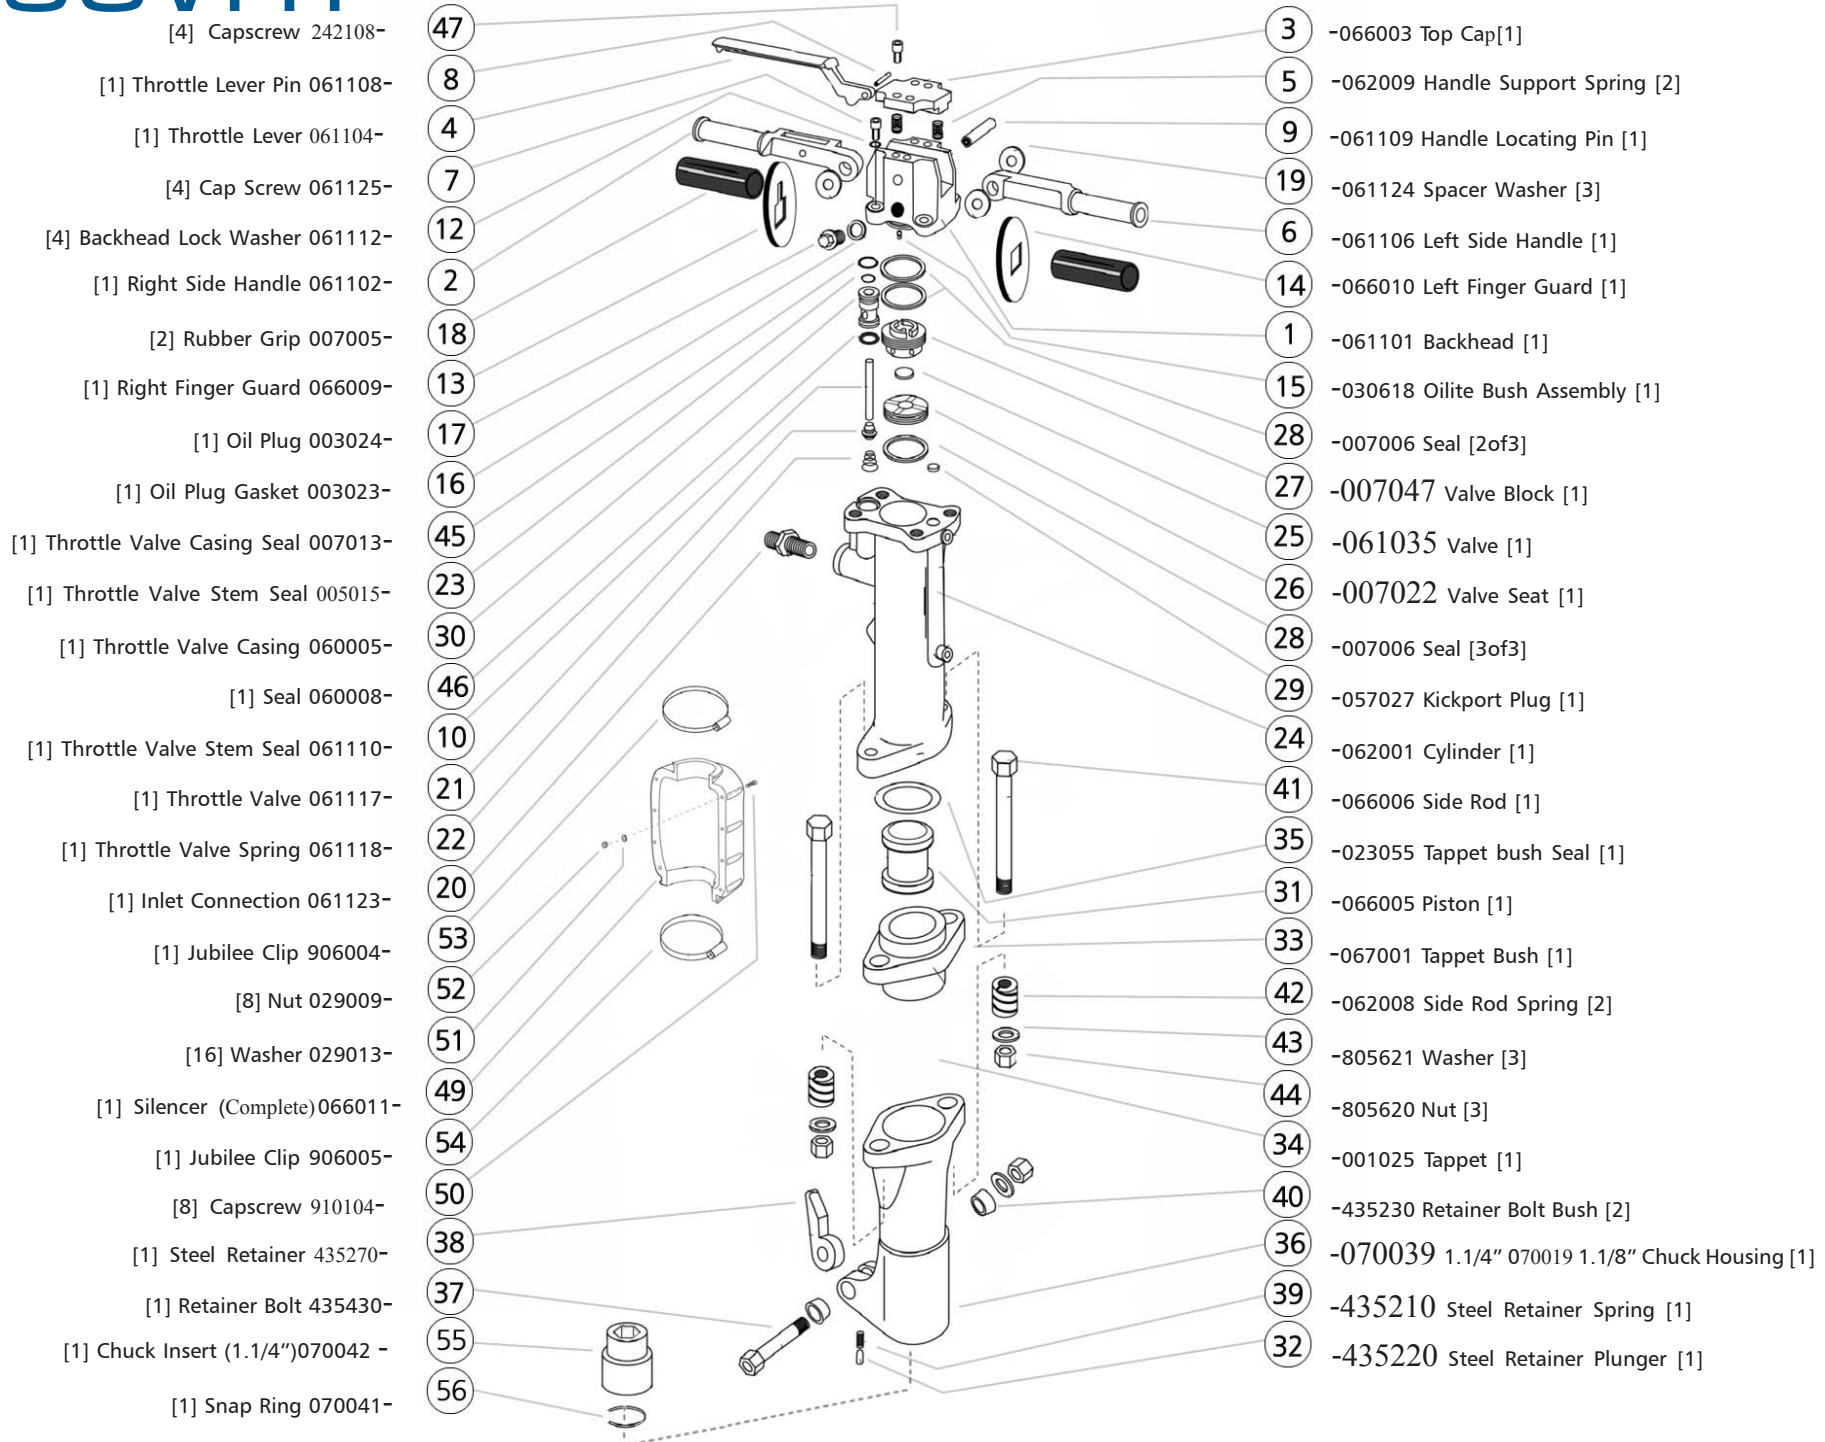

28SVRT parts list

VR BREAKERS

- [4] Capscrew 242108-
- [1] Throttle Lever Pin 061108-
- [1] Throttle Lever 061104-
- [4] Cap Screw 061125-
- [4] Backhead Lock Washer 061112-
- [1] Right Side Handle 061102-
- [2] Rubber Grip 007005-
- [1] Right Finger Guard 066009-
- [1] Oil Plug 003024-
- [1] Oil Plug Gasket 003023-
- [1] Throttle Valve Casing Seal 007013-
- [1] Throttle Valve Stem Seal 005015-
- [1] Throttle Valve Casing 060005-
- [1] Seal 060008-
- [1] Throttle Valve Stem Seal 061110-
- [1] Throttle Valve 061117-
- [1] Throttle Valve Spring 061118-
- [1] Inlet Connection 061123-
- [1] Jubilee Clip 906004-
- [8] Nut 029009-
- [16] Washer 029013-
- [1] Silencer (Complete) 066011-
- [1] Jubilee Clip 906005-
- [8] Capscrew 910104-
- [1] Steel Retainer 435270-
- [1] Retainer Bolt 435430-
- [1] Chuck Insert (1.1/4") 070042 -
- [1] Snap Ring 070041-

- 3 -066003 Top Cap [1]
- 5 -062009 Handle Support Spring [2]
- 9 -061109 Handle Locating Pin [1]
- 19 -061124 Spacer Washer [3]
- 6 -061106 Left Side Handle [1]
- 14 -066010 Left Finger Guard [1]
- 1 -061101 Backhead [1]
- 15 -030618 Oilite Bush Assembly [1]
- 28 -007006 Seal [2of3]
- 27 -007047 Valve Block [1]
- 25 -061035 Valve [1]
- 26 -007022 Valve Seat [1]
- 28 -007006 Seal [3of3]
- 29 -057027 Kickport Plug [1]
- 24 -062001 Cylinder [1]
- 41 -066006 Side Rod [1]
- 35 -023055 Tappet bush Seal [1]
- 31 -066005 Piston [1]
- 33 -067001 Tappet Bush [1]
- 42 -062008 Side Rod Spring [2]
- 43 -805621 Washer [3]
- 44 -805620 Nut [3]
- 34 -001025 Tappet [1]
- 40 -435230 Retainer Bolt Bush [2]
- 36 -070039 1.1/4" 070019 1.1/8" Chuck Housing [1]
- 39 -435210 Steel Retainer Spring [1]
- 32 -435220 Steel Retainer Plunger [1]

- 47
- 8
- 4
- 7
- 12
- 2
- 18
- 13
- 17
- 16
- 45
- 23
- 30
- 46
- 10
- 21
- 22
- 20
- 53
- 52
- 51
- 49
- 54
- 50
- 38
- 37
- 55
- 56