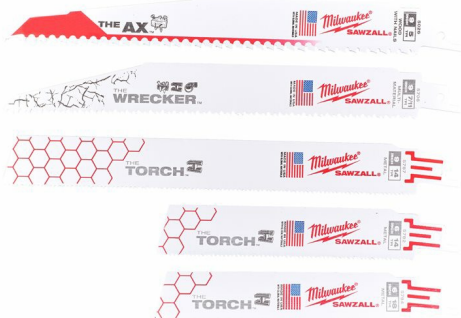

SAWZALL Blade Set - 5pc | SAWZALL™ blade sets

Article Number 49222205

Contents 1 x AX™ wood with nails - 230 mm, 1 x WRECKER™ multi material - 230 mm, 1 x TORCH™ metal - 230 mm, 1 x TORCH™ metal - 150 mm, 1 x TORCH™ metal - 150 mm

Pack quantity 5