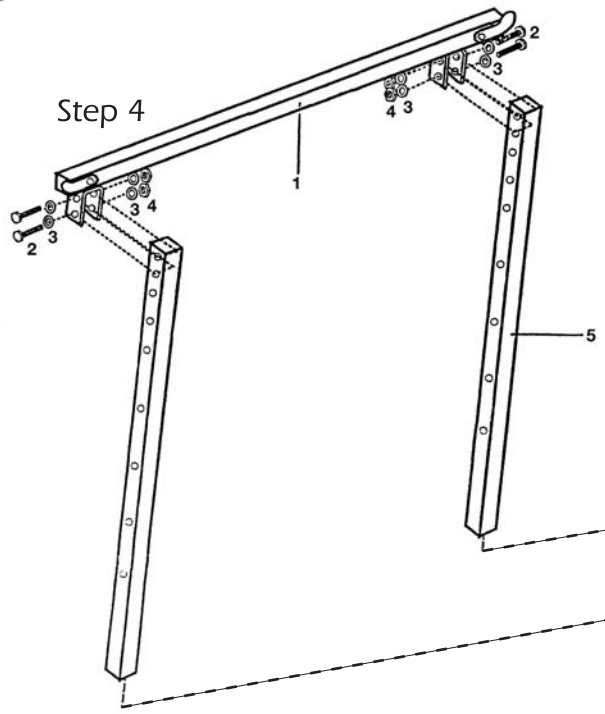

SPARE PARTS LISTING & DRAWING SHEET FOR

Telescopic Trestle/Saw Horse

Stock No.54051
54053

Part No.BT/Y1
BT/Y2

KEY No.	PART No.	STOCK No.	DESCRIPTION
1	YBT/01	68897	Cross bar (680mm)
2	YBT/02	68898	M8 x 45 hex. bolt (4)
3	YBT/03	68899	M8 washer (8)
4	YBT/04	68900	M8 hex. nut (4)
5	YBT/05	68901	Upright 750mm (2)
6	YBT/06	68902	Lower cross member 575mm (2)
7	YBT/07	68903	Upper cross member 575mm
8	YBT/08	68905	'A' frame assembly (2)

KEY No.	PART No.	STOCK No.	DESCRIPTION
9	YBT/09	68906	M6 x 35 pan head bolt (8)
10	YBT/10	68907	M6 washer (16)
11	YBT/11	68908	M6 hex. nut (8)
12	YBT/12	68909	M5 x 15 pan head bolt (2)
13	YBT/13	68910	M5 x 15 bolt (2)
14	YBT/14	68911	M5 washer (8)
15	YBT/15	68912	M5 hex. nut (4)
16	YBT/16	16560	Rubber foot (4)