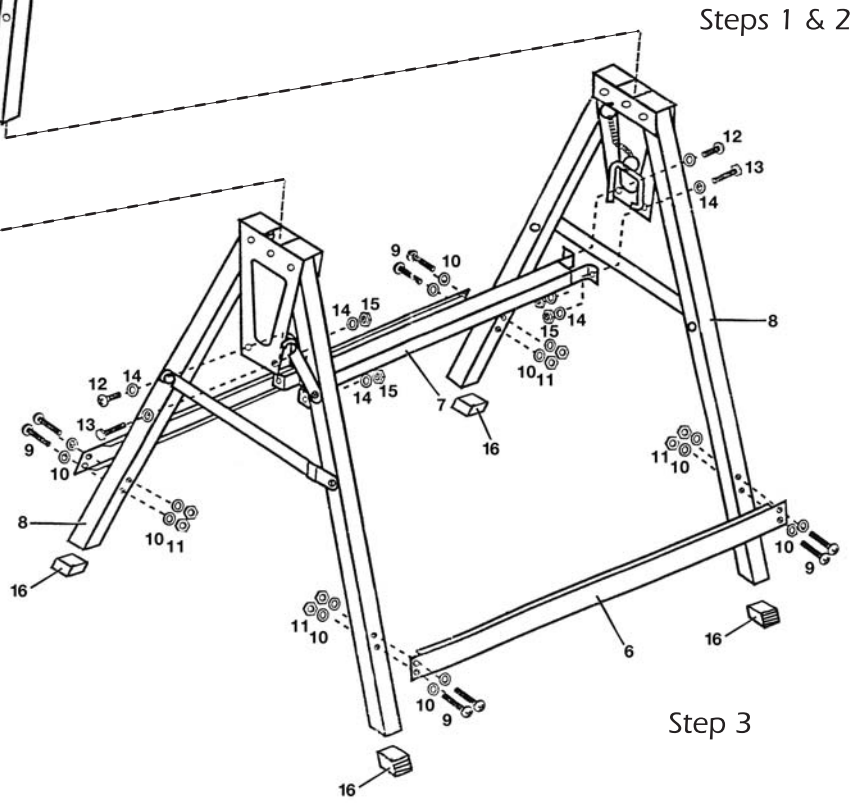

SPARE PARTS LISTING & DRAWING SHEET FOR

Telescopic Trestle/Saw Horse

Stock No.54051
54053

Part No.BT/Y1
BT/Y2

KEY No.	PART No.	STOCK No.	DESCRIPTION
1	YBT/01	68897	Cross bar (680mm)
2	YBT/02	68898	M8 x 45 hex. bolt (4)
3	YBT/03	68899	M8 washer (8)
4	YBT/04	68900	M8 hex. nut (4)
5	YBT/05	68901	Upright 750mm (2)
6	YBT/06	68902	Lower cross member 575mm (2)
7	YBT/07	68903	Upper cross member 575mm
8	YBT/08	68905	'A' frame assembly (2)

KEY No.	PART No.	STOCK No.	DESCRIPTION
9	YBT/09	68906	M6 x 35 pan head bolt (8)
10	YBT/10	68907	M6 washer (16)
11	YBT/11	68908	M6 hex. nut (8)
12	YBT/12	68909	M5 x 15 pan head bolt (2)
13	YBT/13	68910	M5 x 15 bolt (2)
14	YBT/14	68911	M5 washer (8)
15	YBT/15	68912	M5 hex. nut (4)
16	YBT/16	16560	Rubber foot (4)