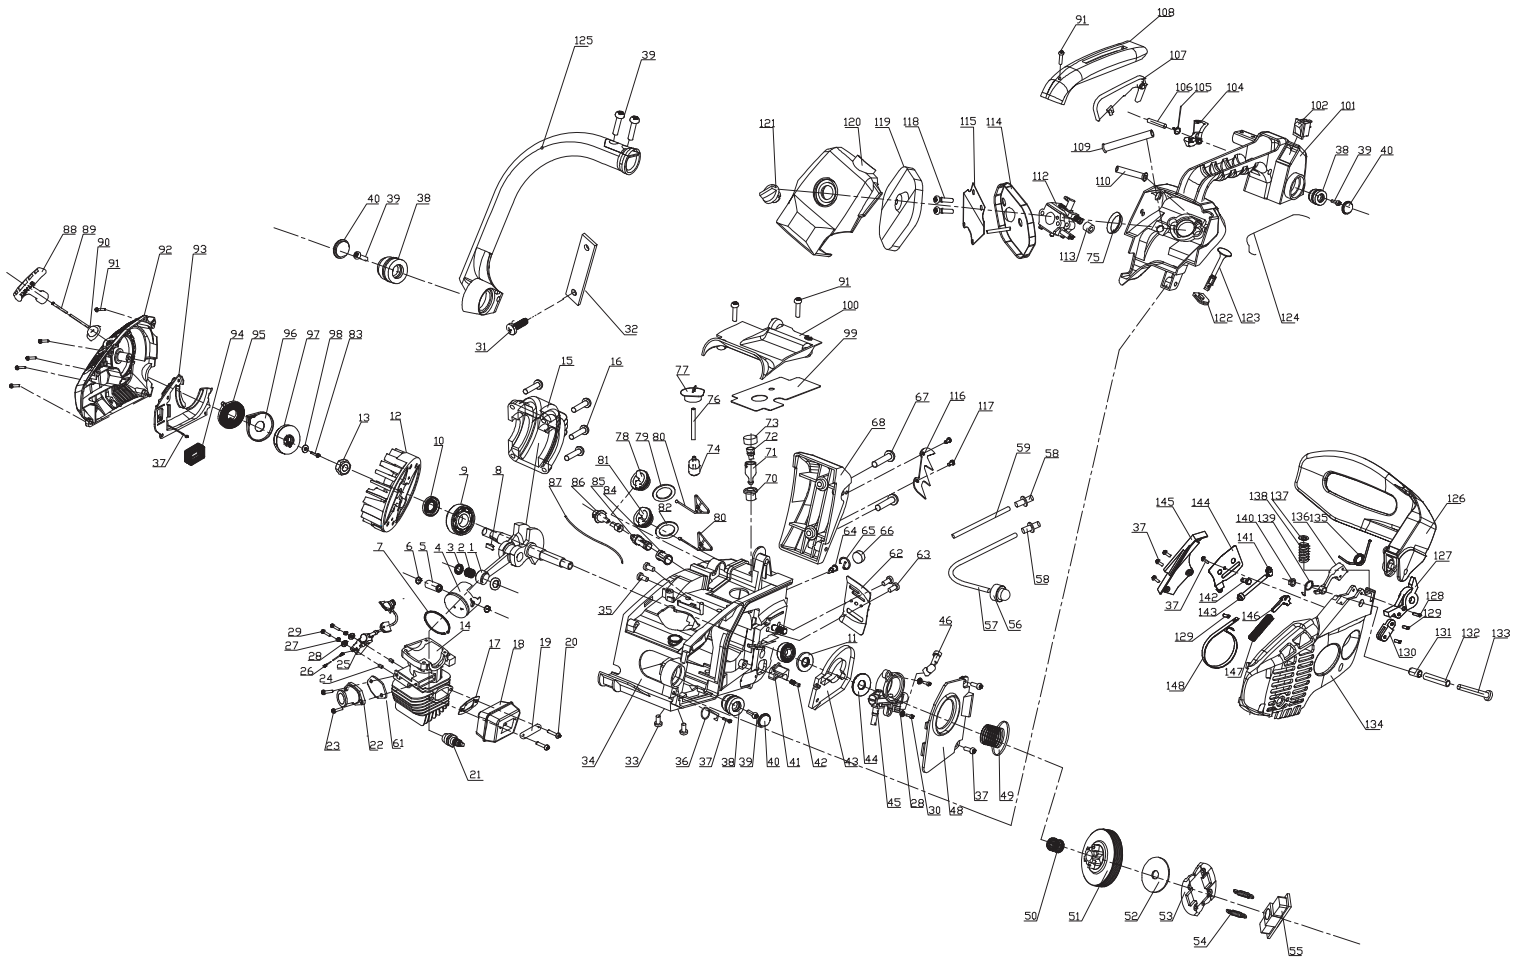

SPARE PARTS LISTING SHEET FOR

25.4cc 250mm Petrol Chainsaw

Stock No.15042

Part No.CSP2625

KEY No.	PART No.	STOCK No.	DESCRIPTION
89	YCSP2625-89	N/A	Rope starter
90	YCSP2625-90	N/A	Guide bush rope
91	YCSP2625-91	N/A	Screw St4.2 x 16
92	YCSP2625-92	N/A	Housing starter
93	YCSP2625-93	N/A	Baffler fan
94	YCSP2625-94	N/A	Hose seat fan
95	YCSP2625-95	N/A	Spring starter
96	YCSP2625-96	N/A	Cover spring starter
97	YCSP2625-97	N/A	Pulley starter
98	YCSP2625-98	N/A	GB/T96 Washers (5 x 16)
99	YCSP2625-99	15396	Paper gasket
100	YCSP2625-100	15397	Cover top
101	YCSP2625-101	15398	Rear handle
102	YCSP2625-102	15399	Stop switch
104	YCSP2625-104	15400	Trigger
105	YCSP2625-105	15403	Trigger spring
106	YCSP2625-106	15404	Cotter pin 5 x 25
107	YCSP2625-107	15409	Trigger safety lever
108	YCSP2625-108	15411	Rear handle cover
109	YCSP2625-109	15412	Carburettor oil hose
110	YCSP2625-110	15414	Carburettor hose pilsse
112	YCSP2625-112	15417	Carburettor
113	YCSP2625-113	15418	Carburettor sponge
114	YCSP2625-114	15419	Air filter-a
115	YCSP2625-115	15420	Air filter cover
116	YCSP2625-116	15421	Plate
117	YCSP2625-117	15424	Screw st4.8 x 16
118	YCSP2625-118	15425	Screw m5 x 44
119	YCSP2625-119	15426	Air filter-b
120	YCSP2625-120	15427	Air filter cover

SPARE PARTS LISTING/DRAWING SHEET FOR

25.4cc 250mm Petrol Chainsaw

Stock No.15042

Part No.CSP2625

KEY No.	PART No.	STOCK No.	DESCRIPTION
1	YCSP2625-01	15129	Crank shaft assembly
2	YCSP2625-02	15130	Needle bearing ball
3	YCSP2625-03	15131	Ring snap
4	YCSP2625-04	15132	Piston
5	YCSP2625-05	15133	Piston pin
6	YCSP2625-06	15134	Snap ring
7	YCSP2625-07	15135	Piston ring
8	YCSP2625-08	15136	Woodruff key 3 x 10

KEY No.	PART No.	STOCK No.	DESCRIPTION
9	YCSP2625-09	15137	Ball bearing 6001
10	YCSP2625-10	15138	Right oil ring 12 x 22 x 4.5
11	YCSP2625-11	15139	Left oil ring 12 x 22 x 6
12	YCSP2625-12	15140	Fly wheel
13	YCSP2625-13	15141	Screw m8 x 1
14	YCSP2625-14	15142	Cylinder
15	YCSP2625-15	15143	Support cylinder
16	YCSP2625-16	15144	Screw m5 x 20